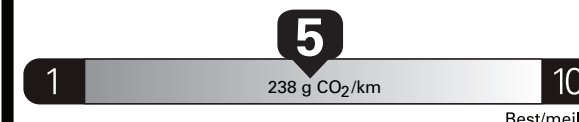

Annual fuel COST
for an annual distance of 20,000 km, and an average fuel price of $1.25 per litre

$ 2 525

Coût annuel en carburant

pour une distance annuelle de 20 000 km, et un prix moyen du carburant de 1,25 $ par litre

Small SUVs range from /
Les petites VUS font entre

2.0 - 14.6 L_e/100 km

L_e is gasoline litre equivalent
L_e signifie litre équivalent d'essence

Carbon Dioxide Rating / Indice de dioxyde de carbone

Tailpipe emissions only / Émissions du tuyau d'échappement seulement

Smog Rating / Indice de Smog