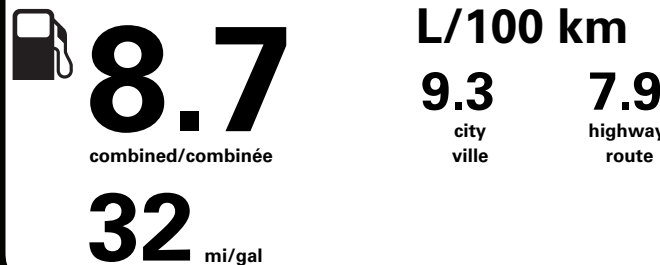

Fuel Consumption / Consommation de carburant

Annual fuel **COST**
for an annual distance of 20,000 km, and an average fuel price of $1.55 per litre

$ 2 697

Coût annuel en carburant

pour une distance annuelle de 20 000 km, et un prix moyen du carburant de 1,55 $ par litre

Small SUVs range from /
Les petits VUS font entre

1.9 - 16.8 L_e/100 km

L_e is gasoline litre equivalent
L_e signifie litre équivalent d'essence

Carbon Dioxide Rating / Indice de dioxyde de carbone

Tailpipe emissions only / Émissions du tuyau d'échappement seulement

Smog Rating / Indice de Smog

Estimates are based on Government of Canada approved criteria and testing methods. Vehicle's actual fuel consumption will vary.

Estimations établies selon des méthodes d'essai et des critères approuvés par le gouvernement du Canada. La consommation de carburant réelle du véhicule variera.

For more information visit

vehicles.nrcan.gc.ca

Pour plus d'information visitez

vehicules.nrcan.gc.ca

U.S. GOVERNMENT SAFETY RATINGS
COTES DE SÉCURITÉ DU GOUVERNEMENT AMÉRICAIN

Overall Vehicle Score /
Cote globale du véhicule ★ ★ ★ ★ ★

Frontal Crash / Collision frontale
Driver / Conducteur ★ ★ ★ ★ ★
Passenger / Passager ★ ★ ★ ★ ★

Side Crash / Collision latérale
Front seat / Siège avant ★ ★ ★ ★ ★
Rear seat / Siège arrière ★ ★ ★ ★ ★

Rollover / Capotage ★ ★ ★ ★

Star ratings range from 1 to 5 stars (*****), with 5 being the highest.
Les cotes varient de 1 à 5 étoiles (*****), 5 étant la cote la plus élevée.

Source: U.S. National Highway Traffic Safety Administration
For more information / Pour de plus amples renseignements
www.safercar.gov

3FMCR9CN5SRE92800

Insist on Ford Protect! The only extended service plan fully backed by Ford and honored at every Ford dealership in the US and Canada. See your Ford dealer for additional details, or visit www.ford.ca for more information.

Personalize your vehicle with Ford Custom Accessories. Genuine Ford Accessories are engineered for your vehicle and can be included under the Ford New Vehicle Limited Warranty. Certain conditions, limitations and exclusions apply. See your Dealer for details.

Scan code not operational at this time

FOR PLANT USE ONLY

BRONCO™

BUILT WILD

Ask your sales consultant for more details.

FordPass Connect™ service and FordPass™ App required for certain remote features (see App Terms for more information). Connected service and related feature functionality is subject to compatible AT&T-network availability. Evolving technology / cellular networks may affect functionality and availability, or continued provision of some features, prohibiting them from functioning. Message and data rates may apply. See your local Ford website for our privacy policy.