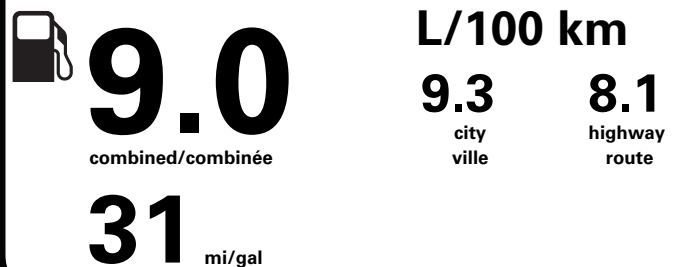

Fuel Consumption / Consommation de carburant

Annual fuel COST
for an annual distance of 20,000 km, and an average fuel price of $1.45 per litre

$ 2 610

Coût annuel en carburant

pour une distance annuelle de 20 000 km, et un prix moyen du carburant de 1,45 $ par litre

Small SUVs range from / Les petits VUS font entre

1.9 - 16.5 L_e/100 km

L_e is gasoline litre equivalent
L_e signifie litre équivalent d'essence

Carbon Dioxide Rating / Indice de dioxyde de carbone

Tailpipe emissions only / Émissions du tuyau d'échappement seulement

Smog Rating / Indice de Smog

Estimates are based on Government of Canada approved criteria and testing methods. Vehicle's actual fuel consumption will vary.

Estimations établies selon des méthodes d'essai et des critères approuvés par le gouvernement du Canada. La consommation de carburant réelle du véhicule variera.

For more information visit

vehicles.nrcan.gc.ca

Pour plus d'information visitez

vehicules.nrcan.gc.ca

U.S. GOVERNMENT SAFETY RATINGS
COTES DE SÉCURITÉ DU GOUVERNEMENT AMÉRICAIN

Overall Vehicle Score / Cote globale du véhicule	★★★★★
Frontal Crash / Collision frontale	★★★★★
Side Crash / Collision latérale	★★★★★
Rollover / Capotage	★★★★

Star ratings range from 1 to 5 stars (*****), with 5 being the highest. Les cotes varient de 1 à 5 étoiles (*****), 5 étant la cote la plus élevée.

Source: U.S. National Highway Traffic Safety Administration
For more information / Pour de plus amples renseignements
www.safercar.gov

3FMCR9C69RRE56143

BRONCO™
BUILT WILD

Ask your sales consultant for more details.

FordPass Connect™ service and FordPass™ App required for certain remote features (see App Terms for more information). Connected service and related feature functionality is subject to compatible AT&T-network availability. Evolving technology / cellular networks may affect functionality and availability, or continued provision of some features, prohibiting them from functioning. Message and data rates may apply. See your local Ford website for our privacy policy.

Scan code not operational at this time

FOR PLANT USE ONLY

Insist on Ford Protect! The only extended service plan fully backed by Ford and honored at every Ford dealership in the US and Canada. See your Ford dealer for additional details, or visit www.ford.ca for more information.

Personalize your vehicle with Ford Custom Accessories. Genuine Ford Accessories are engineered for your vehicle and can be included under the Ford New Vehicle Limited Warranty. Certain conditions, limitations and exclusions apply. See your Dealer for details.