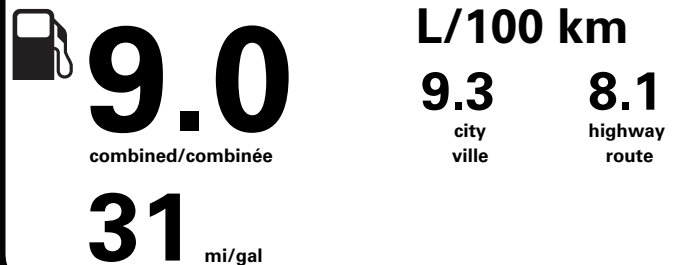

Fuel Consumption / Consommation de carburant

Annual fuel **COST**
for an annual distance of 20,000 km, and an average fuel price of $1.45 per litre

$ 2 610

Coût annuel en carburant

pour une distance annuelle de 20 000 km, et un prix moyen du carburant de 1,45 $ par litre

Small SUVs range from /
Les petits VUS font entre

1.9 - 16.5 L_e/100 km

L_e is gasoline litre equivalent
L_e signifie litre équivalent d'essence

Carbon Dioxide Rating / Indice de dioxyde de carbone

Tailpipe emissions only / Émissions du tuyau d'échappement seulement

Smog Rating / Indice de Smog

Estimates are based on Government of Canada approved criteria and testing methods. Vehicle's actual fuel consumption will vary.

Estimations établies selon des méthodes d'essai et des critères approuvés par le gouvernement du Canada. La consommation de carburant réelle du véhicule variera.

For more information visit

vehicles.nrcan.gc.ca

Pour plus d'information visitez

vehicules.nrcan.gc.ca

U.S. GOVERNMENT SAFETY RATINGS
COTES DE SÉCURITÉ DU GOUVERNEMENT AMÉRICAIN

Overall Vehicle Score / Cote globale du véhicule	★★★★★
Frontal Crash / Collision frontale	★★★★★
Side Crash / Collision latérale	★★★★★
Rollover / Capotage	★★★★

Star ratings range from 1 to 5 stars (*****), with 5 being the highest. Les cotes varient de 1 à 5 étoiles (*****), 5 étant la cote la plus élevée.

Source: U.S. National Highway Traffic Safety Administration
For more information / Pour de plus amples renseignements
www.safercar.gov

3FMCR9C68RRE68820

Insist on Ford Protect! The only extended service plan fully backed by Ford and honored at every Ford dealership in the US and Canada. See your Ford dealer for additional details, or visit www.ford.ca for more information.

Personalize your vehicle with Ford Custom Accessories. Genuine Ford Accessories are engineered for your vehicle and can be included under the Ford New Vehicle Limited Warranty. Certain conditions, limitations and exclusions apply. See your Dealer for details.

Scan code not operational at this time

FOR PLANT USE ONLY