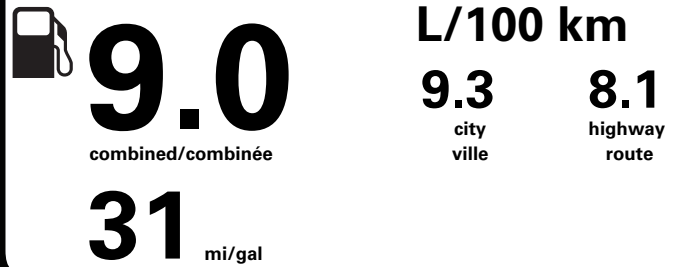

Fuel Consumption / Consommation de carburant

Annual fuel **COST**
for an annual distance of 20,000 km, and an average fuel price of $1.45 per litre

$ 2 610

Coût annuel en carburant

pour une distance annuelle de 20 000 km, et un prix moyen du carburant de 1,45 $ par litre

Small SUVs range from /
Les petits VUS font entre

1.9 - 16.5 L_e/100 km

L_e is gasoline litre equivalent
L_e signifie litre équivalent d'essence

Carbon Dioxide Rating / Indice de dioxyde de carbone

Tailpipe emissions only / Émissions du tuyau d'échappement seulement

Smog Rating / Indice de Smog

Estimates are based on Government of Canada approved criteria and testing methods. Vehicle's actual fuel consumption will vary.

Estimations établies selon des méthodes d'essai et des critères approuvés par le gouvernement du Canada. La consommation de carburant réelle du véhicule variera.

For more information visit

vehicles.nrcan.gc.ca

Pour plus d'information visitez

vehicules.nrcan.gc.ca

U.S. GOVERNMENT SAFETY RATINGS
COTES DE SÉCURITÉ DU GOUVERNEMENT AMÉRICAIN

Overall Vehicle Score / Cote globale du véhicule	★★★★★
Frontal Crash / Collision frontale	★★★★★
Side Crash / Collision latérale	★★★★★
Rollover / Capotage	★★★★

Star ratings range from 1 to 5 stars (*****), with 5 being the highest. Les cotes varient de 1 à 5 étoiles (*****), 5 étant la cote la plus élevée.

Source: U.S. National Highway Traffic Safety Administration
For more information / Pour de plus amples renseignements
www.safercar.gov

3FMCR9C66RRE74034

BRONCO™

BUILT WILD

Ask your sales consultant
for more details.

FordPass Connect™ service and FordPass™ App required for certain remote features (see App Terms for more information). Connected service and related feature functionality is subject to compatible AT&T-network availability. Evolving technology / cellular networks may affect functionality and availability, or continued provision of some features, prohibiting them from functioning. Message and data rates may apply. See your local Ford website for our privacy policy.

Scan code not operational at this time

FOR PLANT USE ONLY

Insist on Ford Protect! The only extended service plan fully backed by Ford and honored at every Ford dealership in the US and Canada. See your Ford dealer for additional details, or visit www.ford.ca for more information.

Personalize your vehicle with Ford Custom Accessories. Genuine Ford Accessories are engineered for your vehicle and can be included under the Ford New Vehicle Limited Warranty. Certain conditions, limitations and exclusions apply. See your Dealer for details.