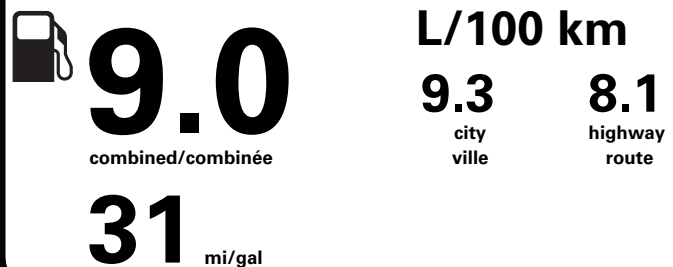

Fuel Consumption / Consommation de carburant

Annual fuel **COST**
for an annual distance of 20,000 km, and an average fuel price of $1.45 per litre

$ 2 610

Coût annuel en carburant

pour une distance annuelle de 20 000 km, et un prix moyen du carburant de 1,45 $ par litre

Small SUVs range from /
Les petits VUS font entre

1.9 - 16.5 L_e/100 km

L_e is gasoline litre equivalent
L_e signifie litre équivalent d'essence

Carbon Dioxide Rating / Indice de dioxyde de carbone

Tailpipe emissions only / Émissions du tuyau d'échappement seulement

Smog Rating / Indice de Smog

Estimates are based on Government of Canada approved criteria and testing methods. Vehicle's actual fuel consumption will vary.

Estimations établies selon des méthodes d'essai et des critères approuvés par le gouvernement du Canada. La consommation de carburant réelle du véhicule variera.

For more information visit

vehicles.nrcan.gc.ca

Pour plus d'information visitez

vehicules.nrcan.gc.ca

U.S. GOVERNMENT SAFETY RATINGS
COTES DE SÉCURITÉ DU GOUVERNEMENT AMÉRICAIN

Overall Vehicle Score / Cote globale du véhicule	★★★★★
Frontal Crash / Collision frontale	★★★★★
Side Crash / Collision latérale	★★★★★
Rollover / Capotage	★★★★

Star ratings range from 1 to 5 stars (*****), with 5 being the highest. Les cotes varient de 1 à 5 étoiles (*****), 5 étant la cote la plus élevée.

Source: U.S. National Highway Traffic Safety Administration
For more information / Pour de plus amples renseignements
www.safercar.gov

3FMCR9C66RRE54480

Ford FORD PROTECT
Insist on Ford Protect! The only extended service plan fully backed by Ford and honored at every Ford dealership in the US and Canada. See your Ford dealer for additional details, or visit www.ford.ca for more information.

Personalize your vehicle with Ford Custom Accessories. Genuine Ford Accessories are engineered for your vehicle and can be included under the Ford New Vehicle Limited Warranty. Certain conditions, limitations and exclusions apply. See your Dealer for details.

Scan code not operational at this time

FOR PLANT USE ONLY