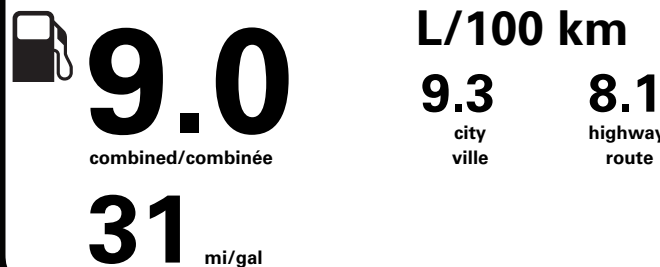

Fuel Consumption / Consommation de carburant

Annual fuel COST
for an annual distance of 20,000 km, and an average fuel price of $1.45 per litre

$ 2 610

Coût annuel en carburant
pour une distance annuelle de 20 000 km, et un prix moyen du carburant de 1,45 $ par litre

Small SUVs range from / Les petits VUS font entre

1.9 - 16.5 L_e/100 km

L_e is gasoline litre equivalent
L_e signifie litre équivalent d'essence

Carbon Dioxide Rating / Indice de dioxyde de carbone

Tailpipe emissions only / Émissions du tuyau d'échappement seulement

Smog Rating / Indice de Smog

Estimates are based on Government of Canada approved criteria and testing methods. Vehicle's actual fuel consumption will vary.

Estimations établies selon des méthodes d'essai et des critères approuvés par le gouvernement du Canada. La consommation de carburant réelle du véhicule variera.

For more information visit

vehicles.nrcan.gc.ca

Pour plus d'information visitez

vehicules.nrcan.gc.ca

U.S. GOVERNMENT SAFETY RATINGS
COTES DE SÉCURITÉ DU GOUVERNEMENT AMÉRICAIN

Overall Vehicle Score / Cote globale du véhicule	★★★★★
Frontal Crash / Collision frontale	★★★★★
Side Crash / Collision latérale	★★★★★
Rollover / Capotage	★★★★

Star ratings range from 1 to 5 stars (*****), with 5 being the highest. Les cotes varient de 1 à 5 étoiles (*****), 5 étant la cote la plus élevée.

Source: U.S. National Highway Traffic Safety Administration
For more information / Pour de plus amples renseignements
www.safercar.gov

3FMCR9C65RRE53594

Ford FORD PROTECT
Insist on Ford Protect! The only extended service plan fully backed by Ford and honored at every Ford dealership in the US and Canada. See your Ford dealer for additional details, or visit www.ford.ca for more information.

Personalize your vehicle with Ford Custom Accessories. Genuine Ford Accessories are engineered for your vehicle and can be included under the Ford New Vehicle Limited Warranty. Certain conditions, limitations and exclusions apply. See your Dealer for details.

Scan code not operational at this time

FOR PLANT USE ONLY