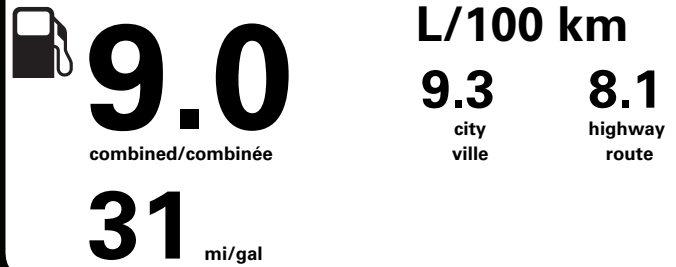

Fuel Consumption / Consommation de carburant

Annual fuel COST
for an annual distance of 20,000 km, and an average fuel price of $1.45 per litre
$ 2 610
Coût annuel en carburant
pour une distance annuelle de 20 000 km, et un prix moyen du carburant de 1,45 $ par litre

Small SUVs range from / Les petits VUS font entre

1.9 - 16.5 L_e/100 km

L_e is gasoline litre equivalent
L_e signifie litre équivalent d'essence

Carbon Dioxide Rating / Indice de dioxyde de carbone

Tailpipe emissions only / Émissions du tuyau d'échappement seulement

Smog Rating / Indice de Smog

Estimates are based on Government of Canada approved criteria and testing methods. Vehicle's actual fuel consumption will vary.

Estimations établies selon des méthodes d'essai et des critères approuvés par le gouvernement du Canada. La consommation de carburant réelle du véhicule variera.

For more information visit

vehicles.nrcan.gc.ca

Pour plus d'information visitez

vehicules.nrcan.gc.ca

U.S. GOVERNMENT SAFETY RATINGS
COTES DE SÉCURITÉ DU GOUVERNEMENT AMÉRICAIN

Overall Vehicle Score / Cote globale du véhicule	★★★★★
Frontal Crash / Collision frontale	★★★★★
Side Crash / Collision latérale	★★★★★
Rollover / Capotage	★★★★

Star ratings range from 1 to 5 stars (*****), with 5 being the highest. Les cotes varient de 1 à 5 étoiles (*****), 5 étant la cote la plus élevée.

Source: U.S. National Highway Traffic Safety Administration
For more information / Pour de plus amples renseignements
www.safercar.gov

3FMCR9C61RRE79237

Insist on Ford Protect! The only extended service plan fully backed by Ford and honored at every Ford dealership in the US and Canada. See your Ford dealer for additional details, or visit www.ford.ca for more information.

Personalize your vehicle with Ford Custom Accessories. Genuine Ford Accessories are engineered for your vehicle and can be included under the Ford New Vehicle Limited Warranty. Certain conditions, limitations and exclusions apply. See your Dealer for details.

Scan code not operational at this time

FOR PLANT USE ONLY