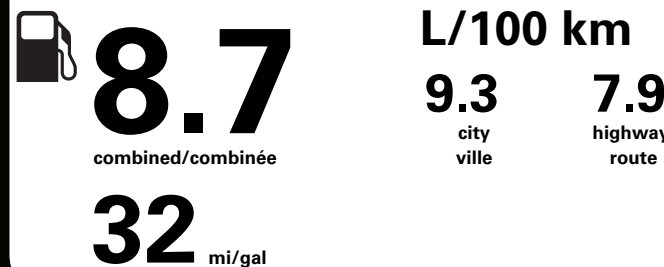

Fuel Consumption / Consommation de carburant

Annual fuel **COST**
for an annual distance of 20,000 km, and an average fuel price of $1.55 per litre

$ 2 697

Coût annuel en carburant

pour une distance annuelle de 20 000 km, et un prix moyen du carburant de 1,55 $ par litre

Small SUVs range from / Les petits VUS font entre

1.9 - 16.8 L_e/100 km

L_e is gasoline litre equivalent
L_e signifie litre équivalent d'essence

Carbon Dioxide Rating / Indice de dioxyde de carbone

Tailpipe emissions only / Émissions du tuyau d'échappement seulement

Smog Rating / Indice de Smog

Estimates are based on Government of Canada approved criteria and testing methods. Vehicle's actual fuel consumption will vary.

Estimations établies selon des méthodes d'essai et des critères approuvés par le gouvernement du Canada. La consommation de carburant réelle du véhicule variera.

For more information visit

vehicles.nrcan.gc.ca

Pour plus d'information visitez

vehicules.nrcan.gc.ca

U.S. GOVERNMENT SAFETY RATINGS
COTES DE SÉCURITÉ DU GOUVERNEMENT AMÉRICAIN

Overall Vehicle Score / Cote globale du véhicule	★★★★★
Frontal Crash / Collision frontale	★★★★★
Side Crash / Collision latérale	★★★★★
Rollover / Capotage	★★★★

Star ratings range from 1 to 5 stars (*****), with 5 being the highest. Les cotes varient de 1 à 5 étoiles (*****), 5 étant la cote la plus élevée.

Source: U.S. National Highway Traffic Safety Administration
For more information / Pour de plus amples renseignements
www.safercar.gov

3FMCR9BN5SRF42628

Insist on Ford Protect! The only extended service plan fully backed by Ford and honored at every Ford dealership in the US and Canada. See your Ford dealer for additional details, or visit www.ford.ca for more information.

Personalize your vehicle with Ford Custom Accessories. Genuine Ford Accessories are engineered for your vehicle and can be included under the Ford New Vehicle Limited Warranty. Certain conditions, limitations and exclusions apply. See your Dealer for details.

Scan code not operational at this time

FOR PLANT USE ONLY