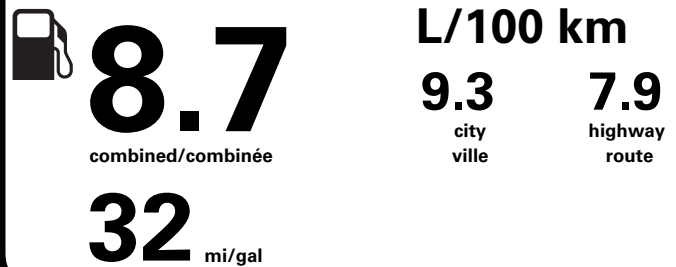

Fuel Consumption / Consommation de carburant

Annual fuel **COST**
for an annual distance of 20,000 km, and an average fuel price of $1.55 per litre
$ 2 697
Coût annuel en carburant
pour une distance annuelle de 20 000 km, et un prix moyen du carburant de 1,55 $ par litre

Small SUVs range from /
Les petits VUS font entre

2.0 - 16.8 L_e/100 km

L_e is gasoline litre equivalent
L_e signifie litre équivalent d'essence

Carbon Dioxide Rating / Indice de dioxyde de carbone

Tailpipe emissions only / Émissions du tuyau d'échappement seulement

Smog Rating / Indice de Smog

Estimates are based on Government of Canada approved criteria and testing methods. Vehicle's actual fuel consumption will vary.

Estimations établies selon des méthodes d'essai et des critères approuvés par le gouvernement du Canada. La consommation de carburant réelle du véhicule variera.

For more information visit

vehicles.nrcan.gc.ca

Pour plus d'information visitez

vehicules.nrcan.gc.ca

U.S. GOVERNMENT SAFETY RATINGS
COTES DE SÉCURITÉ DU GOUVERNEMENT AMÉRICAIN

Overall Vehicle Score / Cote globale du véhicule	★★★★★
Frontal Crash / Collision frontale	★★★★★
Side Crash / Collision latérale	★★★★★
Rollover / Capotage	★★★★

Star ratings range from 1 to 5 stars (*****), with 5 being the highest. Les cotes varient de 1 à 5 étoiles (*****), 5 étant la cote la plus élevée.

Source: U.S. National Highway Traffic Safety Administration
For more information / Pour de plus amples renseignements
www.safercar.gov

3FMCR9BN5SRE63024

Insist on Ford Protect! The only extended service plan fully backed by Ford and honored at every Ford dealership in the US and Canada. See your Ford dealer for additional details, or visit www.ford.ca for more information.

Personalize your vehicle with Ford Custom Accessories. Genuine Ford Accessories are engineered for your vehicle and can be included under the Ford New Vehicle Limited Warranty. Certain conditions, limitations and exclusions apply. See your Dealer for details.

Scan code not operational at this time

FOR PLANT USE ONLY