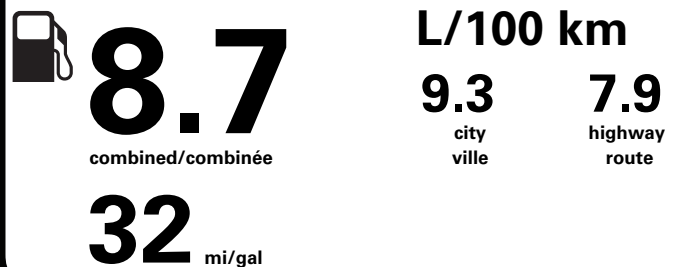

Canada

ENERGUIDE

Gasoline Vehicle
Véhicule à essence

Fuel Consumption / Consommation de carburant

Annual fuel COST
for an annual distance of 20,000 km, and an average fuel price of \$1.55 per litre

\$ 2 697