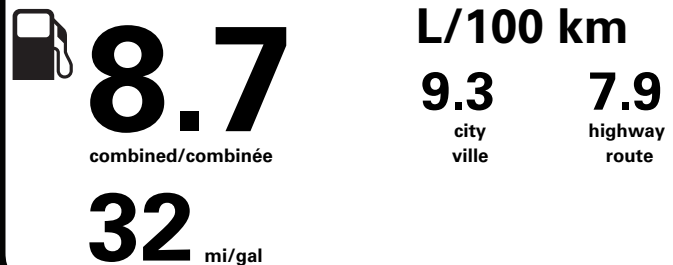

Fuel Consumption / Consommation de carburant

Annual fuel **COST**
for an annual distance of 20,000 km, and an average fuel price of $1.55 per litre

$ 2 697

Coût annuel en carburant

pour une distance annuelle de 20 000 km, et un prix moyen du carburant de 1,55 $ par litre

Small SUVs range from /
Les petits VUS font entre

1.9 - 16.8 L_e/100 km

L_e is gasoline litre equivalent
L_e signifie litre équivalent d'essence

Carbon Dioxide Rating / Indice de dioxyde de carbone

Tailpipe emissions only / Émissions du tuyau d'échappement seulement

Smog Rating / Indice de Smog

Estimates are based on Government of Canada approved criteria and testing methods. Vehicle's actual fuel consumption will vary.

Estimations établies selon des méthodes d'essai et des critères approuvés par le gouvernement du Canada. La consommation de carburant réelle du véhicule variera.

For more information visit

vehicles.nrcan.gc.ca

Pour plus d'information visitez

vehicules.nrcan.gc.ca

U.S. GOVERNMENT SAFETY RATINGS
COTES DE SÉCURITÉ DU GOUVERNEMENT AMÉRICAIN

Overall Vehicle Score / Cote globale du véhicule	★★★★★
Frontal Crash / Collision frontale	★★★★★
Side Crash / Collision latérale	★★★★★
Rollover / Capotage	★★★★

Star ratings range from 1 to 5 stars (*****), with 5 being the highest. Les cotes varient de 1 à 5 étoiles (*****), 5 étant la cote la plus élevée.

Source: U.S. National Highway Traffic Safety Administration
For more information / Pour de plus amples renseignements
www.safercar.gov

3FMCR9BN2SRE66365

Ford FORD PROTECT
Insist on Ford Protect! The only extended service plan fully backed by Ford and honored at every Ford dealership in the US and Canada. See your Ford dealer for additional details, or visit www.ford.ca for more information.

Personalize your vehicle with Ford Custom Accessories. Genuine Ford Accessories are engineered for your vehicle and can be included under the Ford New Vehicle Limited Warranty. Certain conditions, limitations and exclusions apply. See your Dealer for details.

Scan code not operational at this time

FOR PLANT USE ONLY