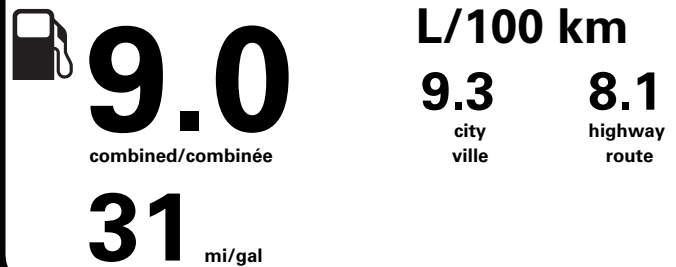

Gasoline Vehicle
Véhicule à essence

Fuel Consumption / Consommation de carburant

Annual fuel COST
for an annual distance of 20,000 km, and an average fuel price of \$1.45 per litre

\$ 2 610

Coût annuel en carburant