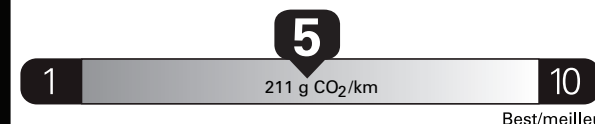

Annual fuel COST
for an annual distance of 20,000 km, and an average fuel price of $1.45 per litre

$ 2 610

Coût annuel en carburant

pour une distance annuelle de 20 000 km, et un prix moyen du carburant de 1,45 $ par litre

Small SUVs range from /
Les petits VUS font entre

1.9 - 16.5 L_e/100 km

L_e is gasoline litre equivalent
L_e signifie litre équivalent d'essence

Carbon Dioxide Rating / Indice de dioxyde de carbone

Tailpipe emissions only / Émissions du tuyau d'échappement seulement

Smog Rating / Indice de Smog