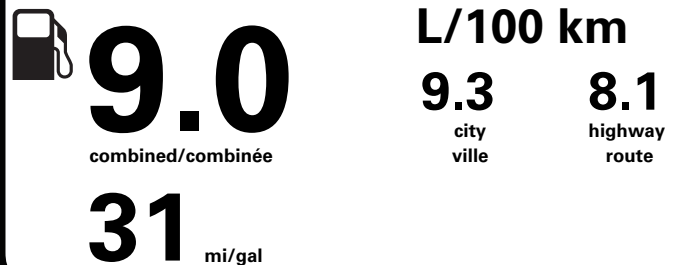

Fuel Consumption / Consommation de carburant

Annual fuel COST
for an annual distance of 20,000 km, and an average fuel price of $1.45 per litre

$ 2 610

Coût annuel en carburant

pour une distance annuelle de 20 000 km, et un prix moyen du carburant de 1,45 $ par litre

Small SUVs range from / Les petits VUS font entre

1.9 - 16.5 L_e/100 km

L_e is gasoline litre equivalent
L_e signifie litre équivalent d'essence

Carbon Dioxide Rating / Indice de dioxyde de carbone

Tailpipe emissions only / Émissions du tuyau d'échappement seulement

Smog Rating / Indice de Smog

Estimates are based on Government of Canada approved criteria and testing methods. Vehicle's actual fuel consumption will vary.

Estimations établies selon des méthodes d'essai et des critères approuvés par le gouvernement du Canada. La consommation de carburant réelle du véhicule variera.

For more information visit

vehicles.nrcan.gc.ca

Pour plus d'information visitez

vehicules.nrcan.gc.ca

U.S. GOVERNMENT SAFETY RATINGS
COTES DE SÉCURITÉ DU GOUVERNEMENT AMÉRICAIN

Overall Vehicle Score / Cote globale du véhicule	★★★★★
Frontal Crash Collision frontale	★★★★★
Side Crash Collision latérale	★★★★★
Rollover / Capotage	★★★★

Star ratings range from 1 to 5 stars (*****), with 5 being the highest. Les cotes varient de 1 à 5 étoiles (*****), 5 étant la cote la plus élevée.

Source: U.S. National Highway Traffic Safety Administration
For more information / Pour de plus amples renseignements
www.safercar.gov

3FMCR9B6XRRE50420

Ford FORD PROTECT
Insist on Ford Protect! The only extended service plan fully backed by Ford and honored at every Ford dealership in the US and Canada. See your Ford dealer for additional details, or visit www.ford.ca for more information.

Personalize your vehicle with Ford Custom Accessories. Genuine Ford Accessories are engineered for your vehicle and can be included under the Ford New Vehicle Limited Warranty. Certain conditions, limitations and exclusions apply. See your Dealer for details.

Scan code not operational at this time

FOR PLANT USE ONLY