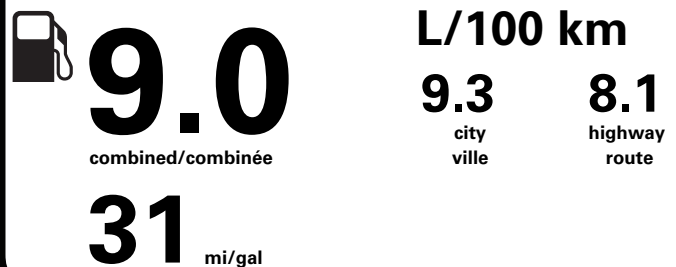

Fuel Consumption / Consommation de carburant

Annual fuel **COST**
for an annual distance of 20,000 km, and an average fuel price of $1.45 per litre

$ 2 610

Coût annuel en carburant

pour une distance annuelle de 20 000 km, et un prix moyen du carburant de 1,45 $ par litre

Small SUVs range from / Les petits VUS font entre

1.9 - 16.5 L_e/100 km

L_e is gasoline litre equivalent
L_e signifie litre équivalent d'essence

Carbon Dioxide Rating / Indice de dioxyde de carbone

Tailpipe emissions only / Émissions du tuyau d'échappement seulement

Smog Rating / Indice de Smog

Estimates are based on Government of Canada approved criteria and testing methods. Vehicle's actual fuel consumption will vary.

Estimations établies selon des méthodes d'essai et des critères approuvés par le gouvernement du Canada. La consommation de carburant réelle du véhicule variera.

For more information visit

vehicles.nrcan.gc.ca

Pour plus d'information visitez

vehicules.nrcan.gc.ca

U.S. GOVERNMENT SAFETY RATINGS
COTES DE SÉCURITÉ DU GOUVERNEMENT AMÉRICAIN

Overall Vehicle Score / Cote globale du véhicule	★★★★★
Frontal Crash / Collision frontale	★★★★★
Side Crash / Collision latérale	★★★★★
Rollover / Capotage	★★★★

Star ratings range from 1 to 5 stars (*****), with 5 being the highest. Les cotes varient de 1 à 5 étoiles (*****), 5 étant la cote la plus élevée.

Source: U.S. National Highway Traffic Safety Administration
For more information / Pour de plus amples renseignements
www.safercar.gov

3FMCR9B69RRE81481

Ford FORD PROTECT
Insist on Ford Protect! The only extended service plan fully backed by Ford and honored at every Ford dealership in the US and Canada. See your Ford dealer for additional details, or visit www.ford.ca for more information.

Personalize your vehicle with Ford Custom Accessories. Genuine Ford Accessories are engineered for your vehicle and can be included under the Ford New Vehicle Limited Warranty. Certain conditions, limitations and exclusions apply. See your Dealer for details.

Scan code not operational at this time

FOR PLANT USE ONLY