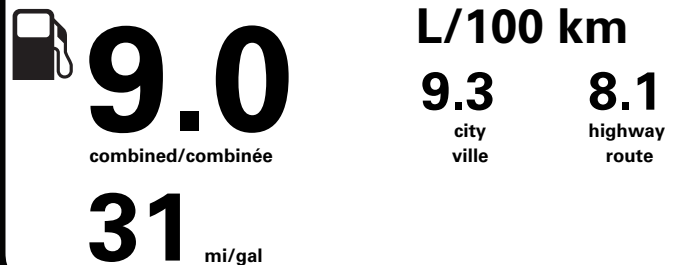

HERMOSILLO

Canada

ENERGUIDE

Gasoline Vehicle
Véhicule à essence

Fuel Consumption / Consommation de carburant

Annual fuel COST
for an annual distance of 20,000 km, and an average fuel price of \$1.45 per litre