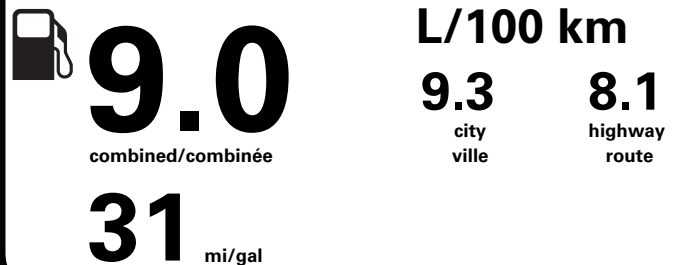

Fuel Consumption / Consommation de carburant

Annual fuel **COST**
for an annual distance of 20,000 km, and an average fuel price of $1.45 per litre

$ 2 610

Coût annuel en carburant

pour une distance annuelle de 20 000 km, et un prix moyen du carburant de 1,45 $ par litre

Small SUVs range from /
Les petits VUS font entre

1.9 - 16.5 L_e/100 km

L_e is gasoline litre equivalent
L_e signifie litre équivalent d'essence

Carbon Dioxide Rating / Indice de dioxyde de carbone

Tailpipe emissions only / Émissions du tuyau d'échappement seulement

Smog Rating / Indice de Smog

Estimates are based on Government of Canada approved criteria and testing methods. Vehicle's actual fuel consumption will vary.

Estimations établies selon des méthodes d'essai et des critères approuvés par le gouvernement du Canada. La consommation de carburant réelle du véhicule variera.

For more information visit

vehicles.nrcan.gc.ca

Pour plus d'information visitez

vehicules.nrcan.gc.ca

U.S. GOVERNMENT SAFETY RATINGS
COTES DE SÉCURITÉ DU GOUVERNEMENT AMÉRICAIN

Overall Vehicle Score / Cote globale du véhicule	★★★★★
Frontal Crash / Collision frontale	★★★★★
Side Crash / Collision latérale	★★★★★
Rollover / Capotage	★★★★

Star ratings range from 1 to 5 stars (*****), with 5 being the highest. Les cotes varient de 1 à 5 étoiles (*****), 5 étant la cote la plus élevée.

Source: U.S. National Highway Traffic Safety Administration
For more information / Pour de plus amples renseignements
www.safercar.gov

3FMCR9B68RRE59035

Insist on Ford Protect! The only extended service plan fully backed by Ford and honored at every Ford dealership in the US and Canada. See your Ford dealer for additional details, or visit www.ford.ca for more information.

Personalize your vehicle with Ford Custom Accessories. Genuine Ford Accessories are engineered for your vehicle and can be included under the Ford New Vehicle Limited Warranty. Certain conditions, limitations and exclusions apply. See your Dealer for details.

Scan code not operational at this time

FOR PLANT USE ONLY