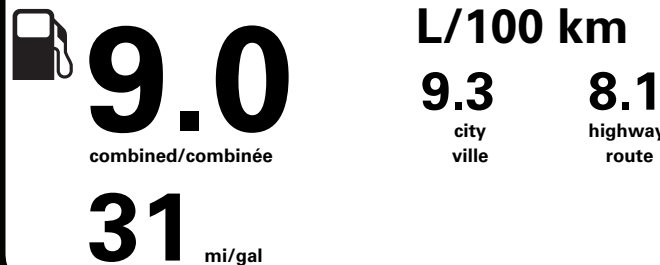

Fuel Consumption / Consommation de carburant

Annual fuel **COST**
for an annual distance of 20,000 km, and an average fuel price of $1.45 per litre

$ 2 610

Coût annuel en carburant

pour une distance annuelle de 20 000 km, et un prix moyen du carburant de 1,45 $ par litre

Small SUVs range from /
Les petits VUS font entre

1.9 - 16.5 L_e/100 km

L_e is gasoline litre equivalent
L_e signifie litre équivalent d'essence

Carbon Dioxide Rating / Indice de dioxyde de carbone

Tailpipe emissions only / Émissions du tuyau d'échappement seulement

Smog Rating / Indice de Smog

Estimates are based on Government of Canada approved criteria and testing methods. Vehicle's actual fuel consumption will vary.

Estimations établies selon des méthodes d'essai et des critères approuvés par le gouvernement du Canada. La consommation de carburant réelle du véhicule variera.

For more information visit

vehicles.nrcan.gc.ca

Pour plus d'information visitez

vehicules.nrcan.gc.ca

U.S. GOVERNMENT SAFETY RATINGS
COTES DE SÉCURITÉ DU GOUVERNEMENT AMÉRICAIN

Overall Vehicle Score / Cote globale du véhicule	★★★★★
Frontal Crash / Collision frontale	★★★★★
Side Crash / Collision latérale	★★★★★
Rollover / Capotage	★★★★

Star ratings range from 1 to 5 stars (*****), with 5 being the highest. Les cotes varient de 1 à 5 étoiles (*****), 5 étant la cote la plus élevée.

Source: U.S. National Highway Traffic Safety Administration
For more information / Pour de plus amples renseignements
www.safercar.gov

3FMCR9B68RRE58354

Ford FORD PROTECT
Insist on Ford Protect! The only extended service plan fully backed by Ford and honored at every Ford dealership in the US and Canada. See your Ford dealer for additional details, or visit www.ford.ca for more information.

Personalize your vehicle with Ford Custom Accessories. Genuine Ford Accessories are engineered for your vehicle and can be included under the Ford New Vehicle Limited Warranty. Certain conditions, limitations and exclusions apply. See your Dealer for details.

Scan code not operational at this time

FOR PLANT USE ONLY