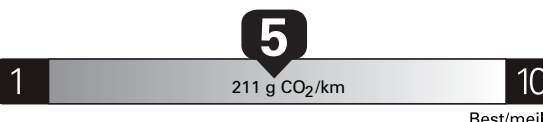

Annual fuel **COST**
for an annual distance of 20,000 km, and an average fuel price of $1.45 per litre

$ 2 610

Coût annuel en carburant

pour une distance annuelle de 20 000 km, et un prix moyen du carburant de 1,45 $ par litre

Small SUVs range from /
Les petits VUS font entre

1.9 - 16.5 L_e/100 km

L_e is gasoline litre equivalent
L_e signifie litre équivalent d'essence

Carbon Dioxide Rating / Indice de dioxyde de carbone

Tailpipe emissions only / Émissions du tuyau d'échappement seulement

Smog Rating / Indice de Smog