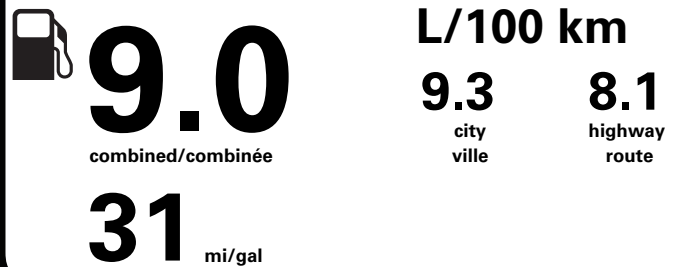

Fuel Consumption / Consommation de carburant

Annual fuel **COST**
for an annual distance of 20,000 km, and an average fuel price of $1.45 per litre

$ 2 610

Coût annuel en carburant

pour une distance annuelle de 20 000 km, et un prix moyen du carburant de 1,45 $ par litre

Small SUVs range from /
Les petits VUS font entre

1.9 - 16.5 L_e/100 km

L_e is gasoline litre equivalent
L_e signifie litre équivalent d'essence

Carbon Dioxide Rating / Indice de dioxyde de carbone

Tailpipe emissions only / Émissions du tuyau d'échappement seulement

Smog Rating / Indice de Smog

Estimates are based on Government of Canada approved criteria and testing methods. Vehicle's actual fuel consumption will vary.

Estimations établies selon des méthodes d'essai et des critères approuvés par le gouvernement du Canada. La consommation de carburant réelle du véhicule variera.

For more information visit

vehicles.nrcan.gc.ca

Pour plus d'information visitez

vehicules.nrcan.gc.ca

U.S. GOVERNMENT SAFETY RATINGS
COTES DE SÉCURITÉ DU GOUVERNEMENT AMÉRICAIN

Overall Vehicle Score / Cote globale du véhicule	★★★★★
Frontal Crash / Collision frontale	★★★★★
Side Crash / Collision latérale	★★★★★
Rollover / Capotage	★★★★

Star ratings range from 1 to 5 stars (*****), with 5 being the highest. Les cotes varient de 1 à 5 étoiles (*****), 5 étant la cote la plus élevée.

Source: U.S. National Highway Traffic Safety Administration
For more information / Pour de plus amples renseignements
www.safercar.gov

3FMCR9B67RRF01971

Insist on Ford Protect! The only extended service plan fully backed by Ford and honored at every Ford dealership in the US and Canada. See your Ford dealer for additional details, or visit www.ford.ca for more information.

Personalize your vehicle with Ford Custom Accessories. Genuine Ford Accessories are engineered for your vehicle and can be included under the Ford New Vehicle Limited Warranty. Certain conditions, limitations and exclusions apply. See your Dealer for details.

Scan code not operational at this time

FOR PLANT USE ONLY