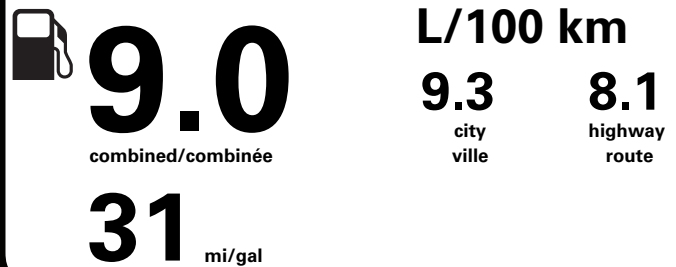

Fuel Consumption / Consommation de carburant

Annual fuel **COST**
for an annual distance of 20,000 km, and an average fuel price of $1.45 per litre

$ 2 610

Coût annuel en carburant

pour une distance annuelle de 20 000 km, et un prix moyen du carburant de 1,45 $ par litre

Small SUVs range from /
Les petits VUS font entre

1.9 - 16.5 L_e/100 km

L_e is gasoline litre equivalent
L_e signifie litre équivalent d'essence

Carbon Dioxide Rating / Indice de dioxyde de carbone

Tailpipe emissions only / Émissions du tuyau d'échappement seulement

Smog Rating / Indice de Smog

Estimates are based on Government of Canada approved criteria and testing methods. Vehicle's actual fuel consumption will vary.

Estimations établies selon des méthodes d'essai et des critères approuvés par le gouvernement du Canada. La consommation de carburant réelle du véhicule variera.

For more information visit

vehicles.nrcan.gc.ca

Pour plus d'information visitez

vehicules.nrcan.gc.ca

U.S. GOVERNMENT SAFETY RATINGS
COTES DE SÉCURITÉ DU GOUVERNEMENT AMÉRICAIN

Overall Vehicle Score / Cote globale du véhicule	★★★★★
Frontal Crash / Collision frontale	★★★★★
Side Crash / Collision latérale	★★★★★
Rollover / Capotage	★★★★

Star ratings range from 1 to 5 stars (*****), with 5 being the highest. Les cotes varient de 1 à 5 étoiles (*****), 5 étant la cote la plus élevée.

Source: U.S. National Highway Traffic Safety Administration
For more information / Pour de plus amples renseignements
www.safercar.gov

3FMCR9B67RRE79406

Insist on Ford Protect! The only extended service plan fully backed by Ford and honored at every Ford dealership in the US and Canada. See your Ford dealer for additional details, or visit www.ford.ca for more information.

Personalize your vehicle with Ford Custom Accessories. Genuine Ford Accessories are engineered for your vehicle and can be included under the Ford New Vehicle Limited Warranty. Certain conditions, limitations and exclusions apply. See your Dealer for details.

Scan code not operational at this time

FOR PLANT USE ONLY