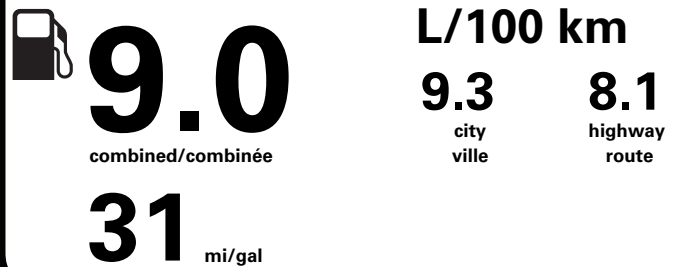

Fuel Consumption / Consommation de carburant

Annual fuel **COST**
for an annual distance of 20,000 km, and an average fuel price of $1.45 per litre

$ 2 610

Coût annuel en carburant

pour une distance annuelle de 20 000 km, et un prix moyen du carburant de 1,45 $ par litre

Small SUVs range from /
Les petits VUS font entre

1.9 - 16.5 L_e/100 km

L_e is gasoline litre equivalent
L_e signifie litre équivalent d'essence

Carbon Dioxide Rating / Indice de dioxyde de carbone

Tailpipe emissions only / Émissions du tuyau d'échappement seulement

Smog Rating / Indice de Smog

Estimates are based on Government of Canada approved criteria and testing methods. Vehicle's actual fuel consumption will vary.

Estimations établies selon des méthodes d'essai et des critères approuvés par le gouvernement du Canada. La consommation de carburant réelle du véhicule variera.

For more information visit

vehicles.nrcan.gc.ca

Pour plus d'information visitez

vehicules.nrcan.gc.ca

U.S. GOVERNMENT SAFETY RATINGS
COTES DE SÉCURITÉ DU GOUVERNEMENT AMÉRICAIN

Overall Vehicle Score / Cote globale du véhicule	★★★★★
Frontal Crash / Collision frontale	★★★★★
Side Crash / Collision latérale	★★★★★
Rollover / Capotage	★★★★

Star ratings range from 1 to 5 stars (*****), with 5 being the highest. Les cotes varient de 1 à 5 étoiles (*****), 5 étant la cote la plus élevée.

Source: U.S. National Highway Traffic Safety Administration
For more information / Pour de plus amples renseignements
www.safercar.gov

3FMCR9B67RRE58684

Insist on Ford Protect! The only extended service plan fully backed by Ford and honored at every Ford dealership in the US and Canada. See your Ford dealer for additional details, or visit www.ford.ca for more information.

Personalize your vehicle with Ford Custom Accessories. Genuine Ford Accessories are engineered for your vehicle and can be included under the Ford New Vehicle Limited Warranty. Certain conditions, limitations and exclusions apply. See your Dealer for details.

Scan code not operational at this time

FOR PLANT USE ONLY