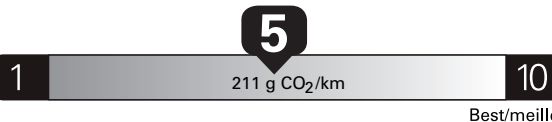

Annual fuel **COST**
for an annual distance of 20,000 km, and an average fuel price of $1.45 per litre

$ 2 610
Coût annuel en carburant
pour une distance annuelle de 20 000 km, et un prix moyen du carburant de 1,45 $ par litre

Small SUVs range from /
Les petits VUS font entre

1.9 - 16.5 L_e/100 km

L_e is gasoline litre equivalent
L_e signifie litre équivalent d'essence

Carbon Dioxide Rating / Indice de dioxyde de carbone

Tailpipe emissions only / Émissions du tuyau d'échappement seulement

Smog Rating / Indice de Smog