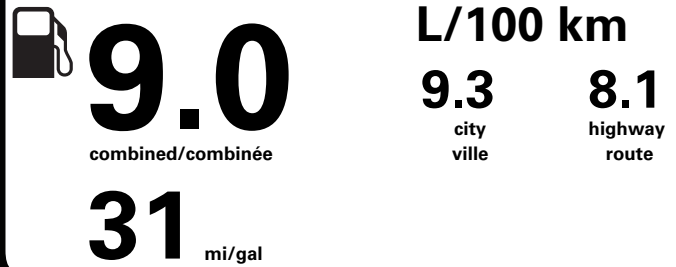

Fuel Consumption / Consommation de carburant

Annual fuel **COST**
for an annual distance of 20,000 km, and an average fuel price of $1.45 per litre

$ 2 610
Coût annuel en carburant
pour une distance annuelle de 20 000 km, et un prix moyen du carburant de 1,45 $ par litre

Small SUVs range from /
Les petits VUS font entre

1.9 - 16.5 L_e/100 km

L_e is gasoline litre equivalent
L_e signifie litre équivalent d'essence

Carbon Dioxide Rating / Indice de dioxyde de carbone

Tailpipe emissions only / Émissions du tuyau d'échappement seulement

Smog Rating / Indice de Smog

Estimates are based on Government of Canada approved criteria and testing methods. Vehicle's actual fuel consumption will vary.

Estimations établies selon des méthodes d'essai et des critères approuvés par le gouvernement du Canada. La consommation de carburant réelle du véhicule variera.

For more information visit

vehicles.nrcan.gc.ca

Pour plus d'information visitez

vehicules.nrcan.gc.ca

U.S. GOVERNMENT SAFETY RATINGS
COTES DE SÉCURITÉ DU GOUVERNEMENT AMÉRICAIN

Overall Vehicle Score / Cote globale du véhicule	★★★★★
Frontal Crash / Collision frontale	★★★★★
Side Crash / Collision latérale	★★★★★
Rollover / Capotage	★★★★

Star ratings range from 1 to 5 stars (*****), with 5 being the highest. Les cotes varient de 1 à 5 étoiles (*****), 5 étant la cote la plus élevée.

Source: U.S. National Highway Traffic Safety Administration
For more information / Pour de plus amples renseignements
www.safercar.gov

3FMCR9B67RRE54585

Ford FORD PROTECT
Insist on Ford Protect! The only extended service plan fully backed by Ford and honored at every Ford dealership in the US and Canada. See your Ford dealer for additional details, or visit www.ford.ca for more information.

Personalize your vehicle with Ford Custom Accessories. Genuine Ford Accessories are engineered for your vehicle and can be included under the Ford New Vehicle Limited Warranty. Certain conditions, limitations and exclusions apply. See your Dealer for details.

Scan code not operational at this time

FOR PLANT USE ONLY