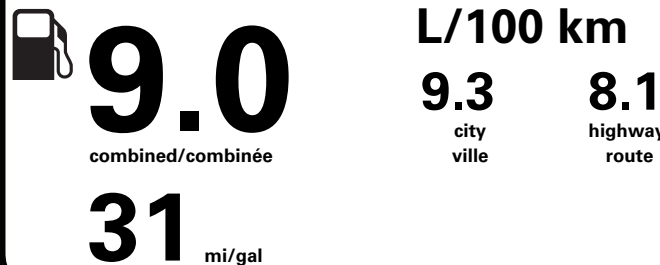

Fuel Consumption / Consommation de carburant

Annual fuel **COST**
for an annual distance of 20,000 km, and an average fuel price of $1.45 per litre

$ 2 610

Coût annuel en carburant

pour une distance annuelle de 20 000 km, et un prix moyen du carburant de 1,45 $ par litre

Small SUVs range from /
Les petits VUS font entre

1.9 - 16.5 L_e/100 km

L_e is gasoline litre equivalent
L_e signifie litre équivalent d'essence

Carbon Dioxide Rating / Indice de dioxyde de carbone

Tailpipe emissions only / Émissions du tuyau d'échappement seulement

Smog Rating / Indice de Smog

Estimates are based on Government of Canada approved criteria and testing methods. Vehicle's actual fuel consumption will vary.

Estimations établies selon des méthodes d'essai et des critères approuvés par le gouvernement du Canada. La consommation de carburant réelle du véhicule variera.

For more information visit

vehicles.nrcan.gc.ca

Pour plus d'information visitez

vehicules.nrcan.gc.ca

U.S. GOVERNMENT SAFETY RATINGS
COTES DE SÉCURITÉ DU GOUVERNEMENT AMÉRICAIN

Overall Vehicle Score / Cote globale du véhicule	★★★★★
Frontal Crash / Collision frontale	★★★★★
Side Crash / Collision latérale	★★★★★
Rollover / Capotage	★★★★

Star ratings range from 1 to 5 stars (*****), with 5 being the highest. Les cotes varient de 1 à 5 étoiles (*****), 5 étant la cote la plus élevée.

Source: U.S. National Highway Traffic Safety Administration
For more information / Pour de plus amples renseignements
www.safercar.gov

3FMCR9B66RRE69479

Insist on Ford Protect! The only extended service plan fully backed by Ford and honored at every Ford dealership in the US and Canada. See your Ford dealer for additional details, or visit www.ford.ca for more information.

Personalize your vehicle with Ford Custom Accessories. Genuine Ford Accessories are engineered for your vehicle and can be included under the Ford New Vehicle Limited Warranty. Certain conditions, limitations and exclusions apply. See your Dealer for details.

Scan code not operational at this time

FOR PLANT USE ONLY