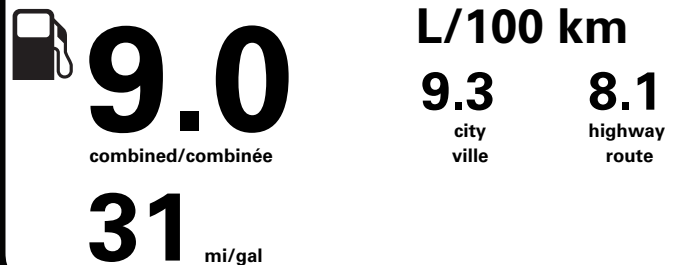

Fuel Consumption / Consommation de carburant

Annual fuel **COST**
for an annual distance of 20,000 km, and an average fuel price of $1.45 per litre

$ 2 610

Coût annuel en carburant

pour une distance annuelle de 20 000 km, et un prix moyen du carburant de 1,45 $ par litre

Small SUVs range from /
Les petits VUS font entre

1.9 - 16.5 L_e/100 km

L_e is gasoline litre equivalent
L_e signifie litre équivalent d'essence

Carbon Dioxide Rating / Indice de dioxyde de carbone

Tailpipe emissions only / Émissions du tuyau d'échappement seulement

Smog Rating / Indice de Smog

Estimates are based on Government of Canada approved criteria and testing methods. Vehicle's actual fuel consumption will vary.

Estimations établies selon des méthodes d'essai et des critères approuvés par le gouvernement du Canada. La consommation de carburant réelle du véhicule variera.

For more information visit

vehicles.nrcan.gc.ca

Pour plus d'information visitez

vehicules.nrcan.gc.ca

U.S. GOVERNMENT SAFETY RATINGS
COTES DE SÉCURITÉ DU GOUVERNEMENT AMÉRICAIN

Overall Vehicle Score / Cote globale du véhicule	★★★★★
Frontal Crash / Collision frontale	★★★★★
Side Crash / Collision latérale	★★★★★
Rollover / Capotage	★★★★

Star ratings range from 1 to 5 stars (*****), with 5 being the highest. Les cotes varient de 1 à 5 étoiles (*****), 5 étant la cote la plus élevée.

Source: U.S. National Highway Traffic Safety Administration
For more information / Pour de plus amples renseignements
www.safercar.gov

3FMCR9B66RRE67621

Insist on Ford Protect! The only extended service plan fully backed by Ford and honored at every Ford dealership in the US and Canada. See your Ford dealer for additional details, or visit www.ford.ca for more information.

Personalize your vehicle with Ford Custom Accessories. Genuine Ford Accessories are engineered for your vehicle and can be included under the Ford New Vehicle Limited Warranty. Certain conditions, limitations and exclusions apply. See your Dealer for details.

Scan code not operational at this time

FOR PLANT USE ONLY