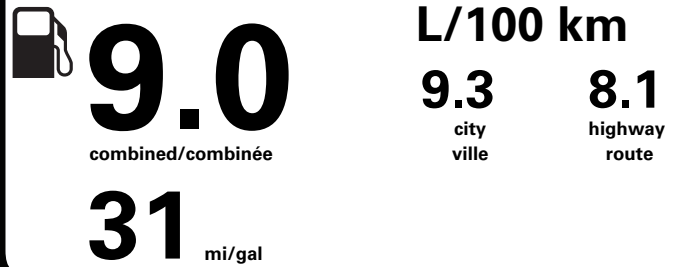

Fuel Consumption / Consommation de carburant

Annual fuel **COST**
for an annual distance of 20,000 km, and an average fuel price of $1.45 per litre

$ 2 610
Coût annuel en carburant
pour une distance annuelle de 20 000 km, et un prix moyen du carburant de 1,45 $ par litre

Small SUVs range from /
Les petits VUS font entre

1.9 - 16.5 L_e/100 km

L_e is gasoline litre equivalent
L_e signifie litre équivalent d'essence

Carbon Dioxide Rating / Indice de dioxyde de carbone

Tailpipe emissions only / Émissions du tuyau d'échappement seulement

Smog Rating / Indice de Smog

Estimates are based on Government of Canada approved criteria and testing methods. Vehicle's actual fuel consumption will vary.

Estimations établies selon des méthodes d'essai et des critères approuvés par le gouvernement du Canada. La consommation de carburant réelle du véhicule variera.

For more information visit

vehicles.nrcan.gc.ca

Pour plus d'information visitez

vehicules.nrcan.gc.ca

U.S. GOVERNMENT SAFETY RATINGS
COTES DE SÉCURITÉ DU GOUVERNEMENT AMÉRICAIN

Overall Vehicle Score / Cote globale du véhicule	★★★★★
Frontal Crash / Collision frontale	★★★★★
Side Crash / Collision latérale	★★★★★
Rollover / Capotage	★★★★

Star ratings range from 1 to 5 stars (*****), with 5 being the highest. Les cotes varient de 1 à 5 étoiles (*****), 5 étant la cote la plus élevée.

Source: U.S. National Highway Traffic Safety Administration
For more information / Pour de plus amples renseignements
www.safercar.gov

3FMCR9B66RRE66257

Insist on Ford Protect! The only extended service plan fully backed by Ford and honored at every Ford dealership in the US and Canada. See your Ford dealer for additional details, or visit www.ford.ca for more information.

Personalize your vehicle with Ford Custom Accessories. Genuine Ford Accessories are engineered for your vehicle and can be included under the Ford New Vehicle Limited Warranty. Certain conditions, limitations and exclusions apply. See your Dealer for details.

Scan code not operational at this time

FOR PLANT USE ONLY