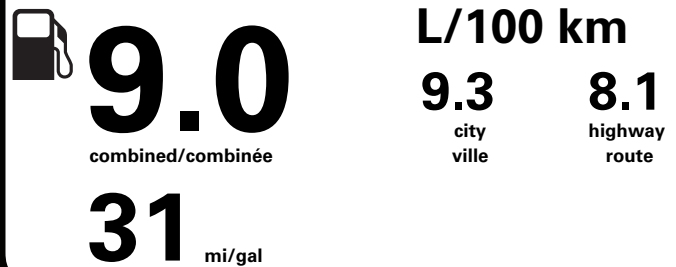

Fuel Consumption / Consommation de carburant

Annual fuel COST
for an annual distance of 20,000 km, and an average fuel price of $1.45 per litre
$ 2 610
Coût annuel en carburant
pour une distance annuelle de 20 000 km, et un prix moyen du carburant de 1,45 $ par litre

Small SUVs range from / Les petits VUS font entre

1.9 - 16.5 L_e/100 km

L_e is gasoline litre equivalent
L_e signifie litre équivalent d'essence

Carbon Dioxide Rating / Indice de dioxyde de carbone

Tailpipe emissions only / Émissions du tuyau d'échappement seulement

Smog Rating / Indice de Smog

Estimates are based on Government of Canada approved criteria and testing methods. Vehicle's actual fuel consumption will vary.

Estimations établies selon des méthodes d'essai et des critères approuvés par le gouvernement du Canada. La consommation de carburant réelle du véhicule variera.

For more information visit

vehicles.nrcan.gc.ca

Pour plus d'information visitez

vehicules.nrcan.gc.ca

U.S. GOVERNMENT SAFETY RATINGS
COTES DE SÉCURITÉ DU GOUVERNEMENT AMÉRICAIN

Overall Vehicle Score / Cote globale du véhicule	★★★★★
Frontal Crash / Collision frontale	★★★★★
Side Crash / Collision latérale	★★★★★
Rollover / Capotage	★★★★

Star ratings range from 1 to 5 stars (*****), with 5 being the highest. Les cotes varient de 1 à 5 étoiles (*****), 5 étant la cote la plus élevée.

Source: U.S. National Highway Traffic Safety Administration
For more information / Pour de plus amples renseignements
www.safercar.gov

3FMCR9B66RRE51015

Ford FORD PROTECT
Insist on Ford Protect! The only extended service plan fully backed by Ford and honored at every Ford dealership in the US and Canada. See your Ford dealer for additional details, or visit www.ford.ca for more information.

Personalize your vehicle with Ford Custom Accessories. Genuine Ford Accessories are engineered for your vehicle and can be included under the Ford New Vehicle Limited Warranty. Certain conditions, limitations and exclusions apply. See your Dealer for details.

Scan code not operational at this time

FOR PLANT USE ONLY