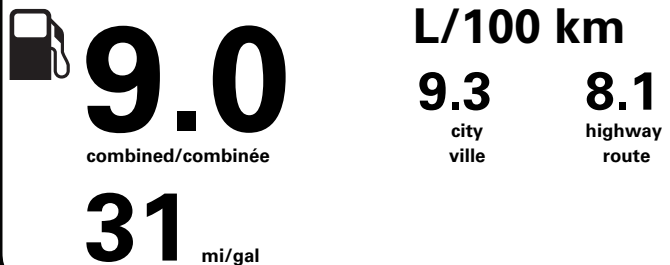

Fuel Consumption / Consommation de carburant

Annual fuel **COST**
for an annual distance of 20,000 km, and an average fuel price of $1.45 per litre

$ 2 610

Coût annuel en carburant

pour une distance annuelle de 20 000 km, et un prix moyen du carburant de 1,45 $ par litre

Small SUVs range from /
Les petits VUS font entre

1.9 - 16.5 L_e/100 km

L_e is gasoline litre equivalent
L_e signifie litre équivalent d'essence

Carbon Dioxide Rating / Indice de dioxyde de carbone

Tailpipe emissions only / Émissions du tuyau d'échappement seulement

Smog Rating / Indice de Smog

Estimates are based on Government of Canada approved criteria and testing methods. Vehicle's actual fuel consumption will vary.

Estimations établies selon des méthodes d'essai et des critères approuvés par le gouvernement du Canada. La consommation de carburant réelle du véhicule variera.

For more information visit

vehicles.nrcan.gc.ca

Pour plus d'information visitez

vehicules.nrcan.gc.ca

U.S. GOVERNMENT SAFETY RATINGS
COTES DE SÉCURITÉ DU GOUVERNEMENT AMÉRICAIN

Overall Vehicle Score / Cote globale du véhicule	★★★★★
Frontal Crash / Collision frontale	★★★★★
Side Crash / Collision latérale	★★★★★
Rollover / Capotage	★★★★

Star ratings range from 1 to 5 stars (*****), with 5 being the highest.
Les cotes varient de 1 à 5 étoiles (*****), 5 étant la cote la plus élevée.

Source: U.S. National Highway Traffic Safety Administration
For more information / Pour de plus amples renseignements
www.safercar.gov

3FMCR9B66RRE13574

Insist on Ford Protect! The only extended service plan fully backed by Ford and honored at every Ford dealership in the US and Canada. See your Ford dealer for additional details, or visit www.ford.ca for more information.

Personalize your vehicle with Ford Custom Accessories. Genuine Ford Accessories are engineered for your vehicle and can be included under the Ford New Vehicle Limited Warranty. Certain conditions, limitations and exclusions apply. See your Dealer for details.

Scan code not operational at this time

FOR PLANT USE ONLY