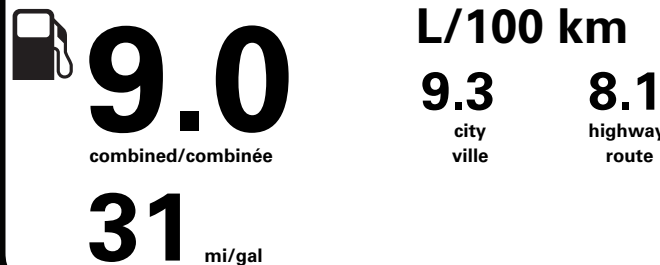

Fuel Consumption / Consommation de carburant

Annual fuel **COST**
for an annual distance of 20,000 km, and an average fuel price of $1.45 per litre

$ 2 610

Coût annuel en carburant

pour une distance annuelle de 20 000 km, et un prix moyen du carburant de 1,45 $ par litre

Small SUVs range from /
Les petits VUS font entre

1.9 - 16.5 L_e/100 km

L_e is gasoline litre equivalent
L_e signifie litre équivalent d'essence

Carbon Dioxide Rating / Indice de dioxyde de carbone

Tailpipe emissions only / Émissions du tuyau d'échappement seulement

Smog Rating / Indice de Smog

Estimates are based on Government of Canada approved criteria and testing methods. Vehicle's actual fuel consumption will vary.

Estimations établies selon des méthodes d'essai et des critères approuvés par le gouvernement du Canada. La consommation de carburant réelle du véhicule variera.

For more information visit

vehicles.nrcan.gc.ca

Pour plus d'information visitez

vehicules.nrcan.gc.ca

U.S. GOVERNMENT SAFETY RATINGS
COTES DE SÉCURITÉ DU GOUVERNEMENT AMÉRICAIN

Overall Vehicle Score / Cote globale du véhicule	★★★★★
Frontal Crash / Collision frontale	★★★★★
Side Crash / Collision latérale	★★★★★
Rollover / Capotage	★★★★

Star ratings range from 1 to 5 stars (*****), with 5 being the highest. Les cotes varient de 1 à 5 étoiles (*****), 5 étant la cote la plus élevée.

Source: U.S. National Highway Traffic Safety Administration
For more information / Pour de plus amples renseignements
www.safercar.gov

3FMCR9B65RRE75676

Insist on Ford Protect! The only extended service plan fully backed by Ford and honored at every Ford dealership in the US and Canada. See your Ford dealer for additional details, or visit www.ford.ca for more information.

Personalize your vehicle with Ford Custom Accessories. Genuine Ford Accessories are engineered for your vehicle and can be included under the Ford New Vehicle Limited Warranty. Certain conditions, limitations and exclusions apply. See your Dealer for details.

Scan code not operational at this time

FOR PLANT USE ONLY