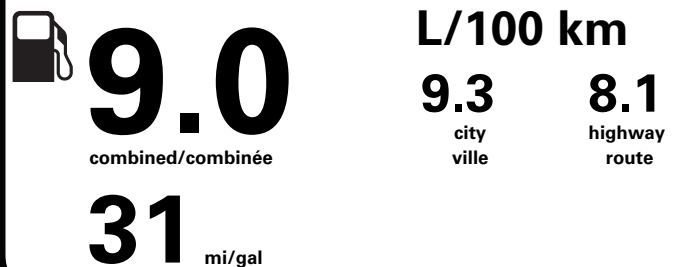

Fuel Consumption / Consommation de carburant

Annual fuel **COST**
for an annual distance of 20,000 km, and an average fuel price of $1.45 per litre

$ 2 610

Coût annuel en carburant

pour une distance annuelle de 20 000 km, et un prix moyen du carburant de 1,45 $ par litre

Small SUVs range from /
Les petits VUS font entre

1.9 - 16.5 L_e/100 km

L_e is gasoline litre equivalent
L_e signifie litre équivalent d'essence

Carbon Dioxide Rating / Indice de dioxyde de carbone

Tailpipe emissions only / Émissions du tuyau d'échappement seulement

Smog Rating / Indice de Smog

Estimates are based on Government of Canada approved criteria and testing methods. Vehicle's actual fuel consumption will vary.

Estimations établies selon des méthodes d'essai et des critères approuvés par le gouvernement du Canada. La consommation de carburant réelle du véhicule variera.

For more information visit

vehicles.nrcan.gc.ca

Pour plus d'information visitez

vehicules.nrcan.gc.ca

U.S. GOVERNMENT SAFETY RATINGS
COTES DE SÉCURITÉ DU GOUVERNEMENT AMÉRICAIN

Overall Vehicle Score / Cote globale du véhicule	★★★★★
Frontal Crash / Collision frontale	★★★★★
Side Crash / Collision latérale	★★★★★
Rollover / Capotage	★★★★

Star ratings range from 1 to 5 stars (*****), with 5 being the highest. Les cotes varient de 1 à 5 étoiles (*****), 5 étant la cote la plus élevée.

Source: U.S. National Highway Traffic Safety Administration
For more information / Pour de plus amples renseignements
www.safercar.gov

3FMCR9B65RRE51832

Ford FORD PROTECT
Insist on Ford Protect! The only extended service plan fully backed by Ford and honored at every Ford dealership in the US and Canada. See your Ford dealer for additional details, or visit www.ford.ca for more information.

Personalize your vehicle with Ford Custom Accessories. Genuine Ford Accessories are engineered for your vehicle and can be included under the Ford New Vehicle Limited Warranty. Certain conditions, limitations and exclusions apply. See your Dealer for details.

Scan code not operational at this time

FOR PLANT USE ONLY