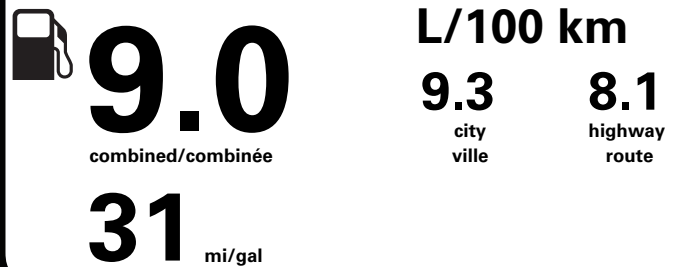

Fuel Consumption / Consommation de carburant

Annual fuel COST
for an annual distance of 20,000 km, and an average fuel price of $1.45 per litre

$ 2 610

Coût annuel en carburant

pour une distance annuelle de 20 000 km, et un prix moyen du carburant de 1,45 $ par litre

Small SUVs range from /
Les petits VUS font entre

1.9 - 16.5 L_e/100 km

L_e is gasoline litre equivalent
L_e signifie litre équivalent d'essence

Carbon Dioxide Rating / Indice de dioxyde de carbone

Tailpipe emissions only / Émissions du tuyau d'échappement seulement

Smog Rating / Indice de Smog

Estimates are based on Government of Canada approved criteria and testing methods. Vehicle's actual fuel consumption will vary.

Estimations établies selon des méthodes d'essai et des critères approuvés par le gouvernement du Canada. La consommation de carburant réelle du véhicule variera.

For more information visit

vehicles.nrcan.gc.ca

Pour plus d'information visitez

vehicules.nrcan.gc.ca

U.S. GOVERNMENT SAFETY RATINGS
COTES DE SÉCURITÉ DU GOUVERNEMENT AMÉRICAIN

Overall Vehicle Score / Cote globale du véhicule	★★★★★
Frontal Crash / Collision frontale	★★★★★
Side Crash / Collision latérale	★★★★★
Rollover / Capotage	★★★★

Star ratings range from 1 to 5 stars (*****), with 5 being the highest. Les cotes varient de 1 à 5 étoiles (*****), 5 étant la cote la plus élevée.

Source: U.S. National Highway Traffic Safety Administration
For more information / Pour de plus amples renseignements
www.safercar.gov

3FMCR9B65RRE51152

FORD PROTECT
Insist on Ford Protect! The only extended service plan fully backed by Ford and honored at every Ford dealership in the US and Canada. See your Ford dealer for additional details, or visit www.ford.ca for more information.

Personalize your vehicle with Ford Custom Accessories. Genuine Ford Accessories are engineered for your vehicle and can be included under the Ford New Vehicle Limited Warranty. Certain conditions, limitations and exclusions apply. See your Dealer for details.

Scan code not operational at this time

FOR PLANT USE ONLY