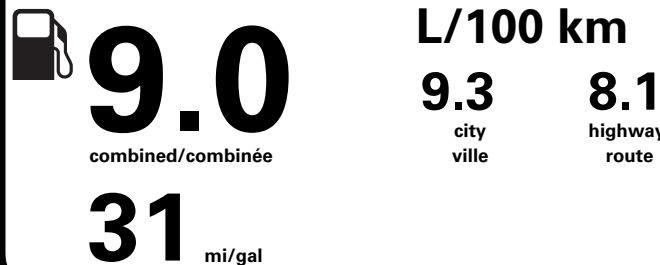

Fuel Consumption / Consommation de carburant

Annual fuel **COST**
for an annual distance of 20,000 km, and an average fuel price of $1.45 per litre

$ 2 610

Coût annuel en carburant

pour une distance annuelle de 20 000 km, et un prix moyen du carburant de 1,45 $ par litre

Small SUVs range from /
Les petits VUS font entre

1.9 - 16.5 L_e/100 km

L_e is gasoline litre equivalent
L_e signifie litre équivalent d'essence

Carbon Dioxide Rating / Indice de dioxyde de carbone

Tailpipe emissions only / Émissions du tuyau d'échappement seulement

Smog Rating / Indice de Smog

Estimates are based on Government of Canada approved criteria and testing methods. Vehicle's actual fuel consumption will vary.

Estimations établies selon des méthodes d'essai et des critères approuvés par le gouvernement du Canada. La consommation de carburant réelle du véhicule variera.

For more information visit

vehicles.nrcan.gc.ca

Pour plus d'information visitez

vehicules.nrcan.gc.ca

U.S. GOVERNMENT SAFETY RATINGS
COTES DE SÉCURITÉ DU GOUVERNEMENT AMÉRICAIN

Overall Vehicle Score /
Cote globale du véhicule ★ ★ ★ ★ ★

Frontal Crash / Collision frontale
Driver / Conducteur ★ ★ ★ ★ ★
Passenger / Passager ★ ★ ★ ★ ★

Side Crash / Collision latérale
Front seat / Siège avant ★ ★ ★ ★ ★
Rear seat / Siège arrière ★ ★ ★ ★ ★

Rollover / Capotage ★ ★ ★ ★

Star ratings range from 1 to 5 stars (★★★★★), with 5 being the highest.
Les cotes varient de 1 à 5 étoiles (★★★★★), 5 étant la cote la plus élevée.

Source: U.S. National Highway Traffic Safety Administration
For more information / Pour de plus amples renseignements
www.safercar.gov

3FMCR9B64RRE77855

Insist on Ford Protect! The only extended service plan fully backed by Ford and honored at every Ford dealership in the US and Canada. See your Ford dealer for additional details, or visit www.ford.ca for more information.

Personalize your vehicle with Ford Custom Accessories. Genuine Ford Accessories are engineered for your vehicle and can be included under the Ford New Vehicle Limited Warranty. Certain conditions, limitations and exclusions apply. See your Dealer for details.

Scan code not operational at this time

FOR PLANT USE ONLY

BRONCO™

BUILT WILD

Ask your sales consultant for more details.

FordPass Connect™ service and FordPass™ App required for certain remote features (see App Terms for more information). Connected service and related feature functionality is subject to compatible AT&T-network availability. Evolving technology / cellular networks may affect functionality and availability, or continued provision of some features, prohibiting them from functioning. Message and data rates may apply. See your local Ford website for our privacy policy.