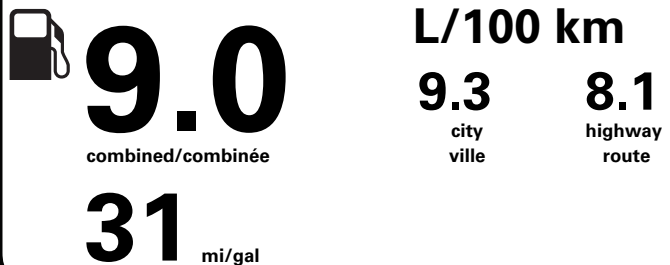

Fuel Consumption / Consommation de carburant

Annual fuel **COST**
for an annual distance of 20,000 km, and an average fuel price of $1.45 per litre

$ 2 610

Coût annuel en carburant

pour une distance annuelle de 20 000 km, et un prix moyen du carburant de 1,45 $ par litre

Small SUVs range from /
Les petits VUS font entre

1.9 - 16.5 L_e/100 km

L_e is gasoline litre equivalent
L_e signifie litre équivalent d'essence

Carbon Dioxide Rating / Indice de dioxyde de carbone

Tailpipe emissions only / Émissions du tuyau d'échappement seulement

Smog Rating / Indice de Smog

Estimates are based on Government of Canada approved criteria and testing methods. Vehicle's actual fuel consumption will vary.

Estimations établies selon des méthodes d'essai et des critères approuvés par le gouvernement du Canada. La consommation de carburant réelle du véhicule variera.

For more information visit

vehicles.nrcan.gc.ca

Pour plus d'information visitez

vehicules.nrcan.gc.ca

U.S. GOVERNMENT SAFETY RATINGS
COTES DE SÉCURITÉ DU GOUVERNEMENT AMÉRICAIN

Overall Vehicle Score / Cote globale du véhicule	★★★★★
Frontal Crash / Collision frontale	★★★★★
Side Crash / Collision latérale	★★★★★
Rollover / Capotage	★★★★

Star ratings range from 1 to 5 stars (*****), with 5 being the highest. Les cotes varient de 1 à 5 étoiles (*****), 5 étant la cote la plus élevée.

Source: U.S. National Highway Traffic Safety Administration
For more information / Pour de plus amples renseignements
www.safercar.gov

3FMCR9B61RRE81345

Insist on Ford Protect! The only extended service plan fully backed by Ford and honored at every Ford dealership in the US and Canada. See your Ford dealer for additional details, or visit www.ford.ca for more information.

Personalize your vehicle with Ford Custom Accessories. Genuine Ford Accessories are engineered for your vehicle and can be included under the Ford New Vehicle Limited Warranty. Certain conditions, limitations and exclusions apply. See your Dealer for details.

Scan code not operational at this time

FOR PLANT USE ONLY