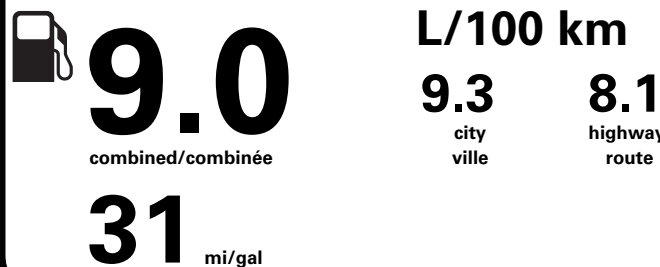

Fuel Consumption / Consommation de carburant