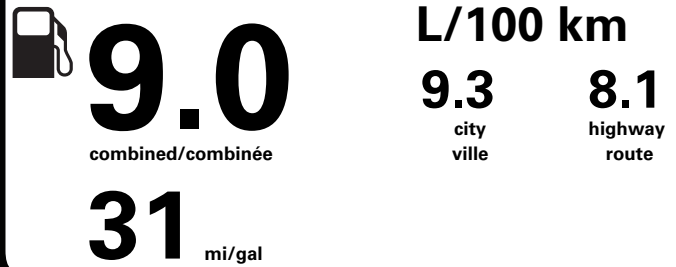

Fuel Consumption / Consommation de carburant

Annual fuel **COST**
for an annual distance of 20,000 km, and an average fuel price of $1.45 per litre

$ 2 610

Coût annuel en carburant

pour une distance annuelle de 20 000 km, et un prix moyen du carburant de 1,45 $ par litre

Small SUVs range from /
Les petits VUS font entre

1.9 - 16.5 L_e/100 km

L_e is gasoline litre equivalent
L_e signifie litre équivalent d'essence

Carbon Dioxide Rating / Indice de dioxyde de carbone

Tailpipe emissions only / Émissions du tuyau d'échappement seulement

Smog Rating / Indice de Smog

Estimates are based on Government of Canada approved criteria and testing methods. Vehicle's actual fuel consumption will vary.

Estimations établies selon des méthodes d'essai et des critères approuvés par le gouvernement du Canada. La consommation de carburant réelle du véhicule variera.

For more information visit

vehicles.nrcan.gc.ca

Pour plus d'information visitez

vehicules.nrcan.gc.ca

U.S. GOVERNMENT SAFETY RATINGS
COTES DE SÉCURITÉ DU GOUVERNEMENT AMÉRICAIN

Overall Vehicle Score / Cote globale du véhicule	★★★★★
Frontal Crash / Collision frontale	★★★★★
Side Crash / Collision latérale	★★★★★
Rollover / Capotage	★★★★

Star ratings range from 1 to 5 stars (*****), with 5 being the highest. Les cotes varient de 1 à 5 étoiles (*****), 5 étant la cote la plus élevée.

Source: U.S. National Highway Traffic Safety Administration
For more information / Pour de plus amples renseignements
www.safercar.gov

3FMCR9B61RRE15507

BRONCO SPORT

BUILT WILD

The FordPass Connect™ modem is active and sending vehicle data (e.g., diagnostics) to Ford. See in-vehicle Settings for connectivity options.

FordPass Connect™ service and FordPass™ App required for certain remote features (see App Terms for more information). Connected service and related feature functionality is subject to compatible AT&T-network availability. Evolving technology / cellular networks may affect functionality and availability, or continued provision of some features, prohibiting them from functioning. Message and data rates may apply. See your local Ford website for our privacy policy.

Scan code not operational at this time

FOR PLANT USE ONLY

Insist on Ford Protect! The only extended service plan fully backed by Ford and honored at every Ford dealership in the US and Canada. See your Ford dealer for additional details, or visit www.ford.ca for more information.

Personalize your vehicle with Ford Custom Accessories. Genuine Ford Accessories are engineered for your vehicle and can be included under the Ford New Vehicle Limited Warranty. Certain conditions, limitations and exclusions apply. See your Dealer for details.