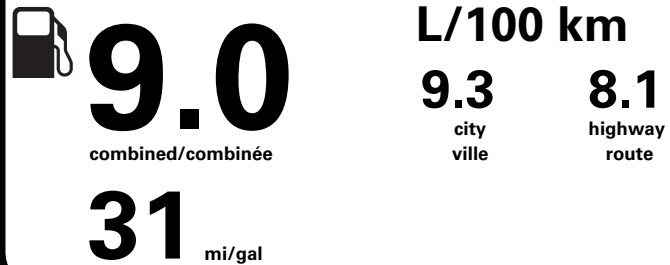

Fuel Consumption / Consommation de carburant

Annual fuel **COST**
for an annual distance of 20,000 km, and an average fuel price of $1.45 per litre
$ 2 610
Coût annuel en carburant
pour une distance annuelle de 20 000 km, et un prix moyen du carburant de 1,45 $ par litre

Small SUVs range from / Les petits VUS font entre

1.9 - 16.5 L_e/100 km

L_e is gasoline litre equivalent
L_e signifie litre équivalent d'essence