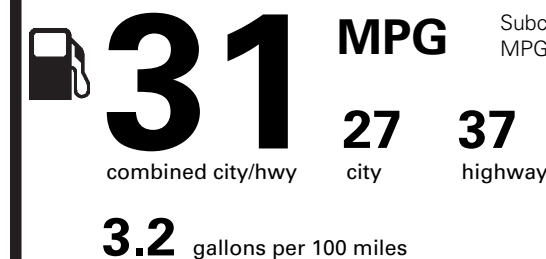

1,095.00
NO CHARGE

PRICE INFORMATION

BASE PRICE	\$15,490.00
TOTAL OPTIONS/OTHER	1,095.00
TOTAL VEHICLE & OPTIONS/OTHER	16,585.00
DESTINATION & DELIVERY	875.00

EPA DOT Fuel Economy and Environment

Gasoline Vehicle

Fuel Economy

Subcompact Cars range from 14 to 124 MPG. The best vehicle rates 136 MPGe.

You save
\$750

in fuel costs over 5 years compared to the average new vehicle.

Annual fuel cost

\$1,250

Fuel Economy & Greenhouse Gas Rating (tailpipe only) Smog Rating (tailpipe only)