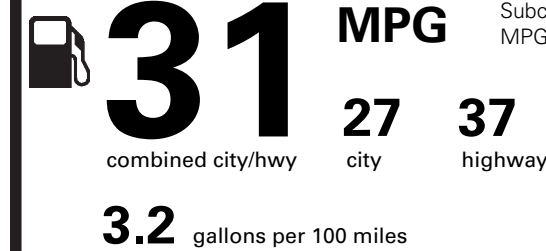

PRICE INFORMATION

BASE PRICE	\$15,435.00
TOTAL OPTIONS/OTHER	1,095.00
TOTAL VEHICLE & OPTIONS/OTHER	16,530.00
DESTINATION & DELIVERY	875.00

EPA DOT Fuel Economy and Environment

Gasoline Vehicle

Fuel Economy

Subcompact Cars range from 14 to 124 MPG. The best vehicle rates 136 MPGe.

You save **\$1,000** in fuel costs over 5 years compared to the average new vehicle.

Annual fuel cost **\$1,150**

Fuel Economy & Greenhouse Gas Rating (tailpipe only) Smog Rating (tailpipe only)