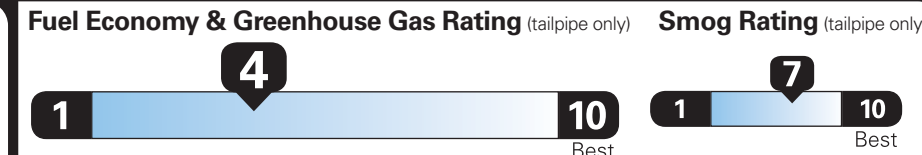

SAFETY/SECURITY

- AIRBAG-DRIVER/PASS KNEE
- AIRBAGS - DUAL STAGE FRONT
- AIRBAGS - FRONT SEAT MOUNTED SIDE IMPACT
- AIRBAGS - SIDE AIR CURTAIN
- ADVANCETRAC ESC
- CHILD SAFETY REAR DR LOCKS
- LATCH CHILD SAFETY SYSTEM
- PERIMETER ALARM
- SECURILOCK® ANTI-THEFT SYS
- TPMS - INDIVIDUAL

WARRANTY

- 3YR/36,000 BUMPER / BUMPER
- 5YR/60,000 POWERTRAIN
- 5YR/60,000 ROADSIDE ASSIST

INCLUDED ON THIS VEHICLE	(MSRP)	PRICE INFORMATION	(MSRP)
EQUIPMENT GROUP 401A	2,000.00	BASE PRICE	$33,475.00
•SPORT UPGRADE PACKAGE		TOTAL OPTIONS/OTHER	5,515.00
•REVERSE SENSING SYSTEM			
•HEATED FRONT SEATS			
OPTIONAL EQUIPMENT/OTHER		TOTAL VEHICLE & OPTIONS/OTHER	38,990.00
.19" PREMIUM PAINTED DARK WHEE		DESTINATION & DELIVERY	875.00
PWR MOONROOF W/GAR DR OPENER	1,095.00		
FRONT LICENSE PLATE BRACKET	NO CHARGE		
50 STATE EMISSIONS	NO CHARGE		
VOICE-ACT TOUCH-SCR NAV SYS	795.00		
SYNC CONNECT			
DRIVER ASSIST PACKAGE	1,625.00		
.LANE KEEPING SYSTEM			
.BLIS W/CROSS TRAFFIC ALERT			

EPA DOT Fuel Economy and Environment

Gasoline Vehicle

Fuel Economy
20 MPG
combined city/hwy
17 city
26 highway

Midsized Cars range from 13 to 114 MPG. The best vehicle rates 119 MPG.

You spend $2,250 more in fuel costs over 5 years compared to the average new vehicle.

5.0 gallons per 100 miles
These estimates reflect new EPA methods beginning with 2017 models.

Annual fuel cost $1,850

This vehicle emits 444 grams CO₂ per mile. The best emits 0 grams per mile (tailpipe only). Producing and distributing fuel also create emissions; learn more at fueleconomy.gov.

Actual results will vary for many reasons, including driving conditions and how you drive and maintain your vehicle. The average new vehicle gets 26 MPG and costs $7,000 to fuel over 5 years. Cost estimates are based on 15,000 miles per year at $2.45 per gallon. MPGe is miles per gasoline gallon equivalent. Vehicle emissions are a significant cause of climate change and smog.

fueleconomy.gov

Calculate personalized estimates and compare vehicles

GOVERNMENT 5-STAR SAFETY RATINGS

Overall Vehicle Score Not Rated
Based on the combined ratings of frontal, side and rollover. Should ONLY be compared to other vehicles of similar size and weight.

Frontal Crash Driver Passenger Not Rated Not Rated

Based on the risk of injury in a frontal impact. Should ONLY be compared to other vehicles of similar size and weight.

Side Crash Front seat Rear seat Not Rated Not Rated

Based on the risk of injury in a side impact.

Rollover ★ ★ ★ ★

Based on the risk of rollover in a single-vehicle crash.

Star ratings range from 1 to 5 stars (★★★★★), with 5 being the highest. Source: National Highway Traffic Safety Administration (NHTSA). www.safercar.gov or 1-888-327-4236