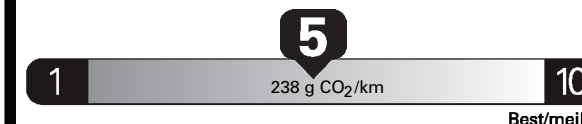

Carbon Dioxide Rating / Indice de dioxyde de carbone