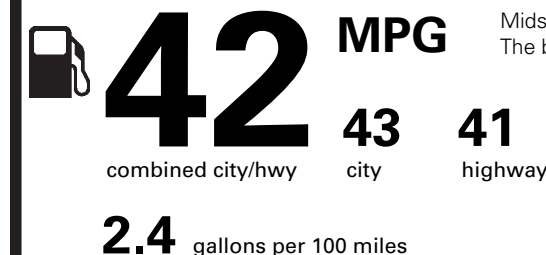

2019 MODEL YEAR	
WHITE PLATINUM MET TRI-COAT	595.00
.18" PREM PNT DK STNLS ALUM WH	
50 STATE EMISSIONS	NO CHARGE
POR01	NO CHARGE
FRONT LICENSE PLATE BRACKET	NO CHARGE

PRICE INFORMATION

BASE PRICE	\$34,485.00
TOTAL OPTIONS/OTHER	595.00
TOTAL VEHICLE & OPTIONS/OTHER	35,080.00
DESTINATION & DELIVERY	895.00

EPA DOT Fuel Economy and Environment

Gasoline Vehicle

Fuel Economy

Midsized Cars range from 14 to 136 MPG. The best vehicle rates 136 MPGe.

You save **\$2,500** in fuel costs over 5 years compared to the average new vehicle.