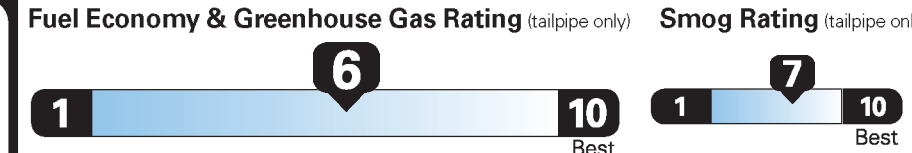

This vehicle emits 327 grams CO₂ per mile. The best emits 0 grams per mile (tailpipe only). Producing and distributing fuel also create emissions; learn more at fueleconomy.gov.

Actual results will vary for many reasons, including driving conditions and how you drive and maintain your vehicle. The average new vehicle gets 27 MPG and costs $7,000 to fuel over 5 years. Cost estimates are based on 15,000 miles per year at $2.55 per gallon. MPGe is miles per gasoline gallon equivalent. Vehicle emissions are a significant cause of climate change and smog.

fueleconomy.gov

Calculate personalized estimates and compare vehicles

GOVERNMENT 5-STAR SAFETY RATINGS

Overall Vehicle Score ★★★★★

Based on the combined ratings of frontal, side and rollover. Should ONLY be compared to other vehicles of similar size and weight.

Frontal Crash Driver Passenger ★★★★★

Based on the risk of injury in a frontal impact. Should ONLY be compared to other vehicles of similar size and weight.

Side Crash Front seat Rear seat ★★★★★

Based on the risk of injury in a side impact.

Rollover ★★★★★

Based on the risk of rollover in a single-vehicle crash.

Star ratings range from 1 to 5 stars (★★★★★), with 5 being the highest.

Source: National Highway Traffic Safety Administration (NHTSA).

www.safercar.gov or 1-888-327-4236

3FA6P0HD8KR129173

WARNING: Operating, servicing and maintaining a passenger vehicle, pickup truck, van, or off-road vehicle can expose you to chemicals including engine exhaust, carbon monoxide, phthalates, and lead, which are known to the State of California to cause cancer and birth defects or other reproductive harm. To minimize exposure, avoid breathing exhaust, do not idle the engine except as necessary, service your vehicle in a well-ventilated area and wear gloves or wash your hands frequently when servicing your vehicle. For more information go to www.P65Warnings.ca.gov/passenger-vehicle.

SCAN QR TEXT 3FKR129173 TO 48028

www.ford.com/help/privacy-terms/

	RAMP ONE		TOTAL MSRP $27,800.00
	RWK6		
	RAMP TWO	RAIL	Whether you decide to lease or finance your vehicle, you'll find the choices that are right for you. See your dealer for details or visit www.ford.com/finance.
		ITEM #: 41-Z102 O/T 2	
This label is affixed pursuant to the Federal Automobile Information Disclosure Act. Gasoline, License, and Title Fees, State and Local taxes are not included. Dealer installed options or accessories are not included unless listed above.			JK232 N RA 2X 915 000227 10 23 18