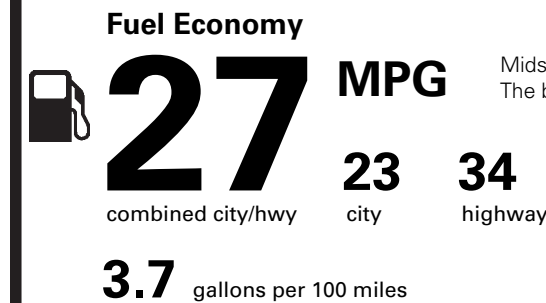

OPTIONAL EQUIPMENT/OTHER

2019 MODEL YEAR	595.00
WHITE PLATINUM MET TRI-COAT	NO CHARGE
50 STATE EMISSIONS	NO CHARGE
AUTO START-STOP TECHNOLOGY P0H07	1,095.00
.POWER MOONROOF	
FRONT LICENSE PLATE BRACKET	NO CHARGE

PRICE INFORMATION

BASE PRICE	\$24,120.00
TOTAL OPTIONS/OTHER	2,785.00
TOTAL VEHICLE & OPTIONS/OTHER	26,905.00
DESTINATION & DELIVERY	895.00

EPA DOT Fuel Economy and Environment

Gasoline Vehicle

Midsized Cars range from 14 to 136 MPG. The best vehicle rates 136 MPGe.