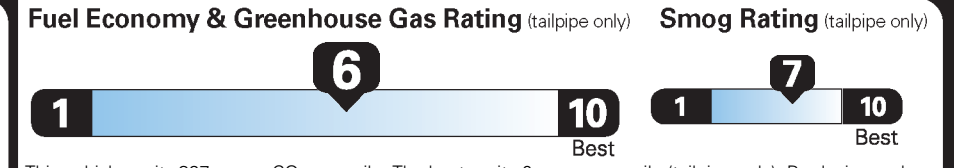

WARRANTY

- 3YR/36,000 BUMPER / BUMPER
- 5YR/60,000 POWERTRAIN
- 5YR/60,000 ROADSIDE ASSIST

INCLUDED ON THIS VEHICLE

(MSRP)

EQUIPMENT GROUP 150A

OPTIONAL EQUIPMENT/OTHER

2019 MODEL YEAR	
RUBY RED TINTED CLEARCOAT	395.00
50 STATE EMISSIONS	NO CHARGE
AUTO START-STOP TECHNOLOGY POH02	655.00
FORD CO-PILOT360 ASSIST	NO CHARGE
.ADAPTIVE CRUISE W/STOP & GO	
.VOICE-ACT TOUCH-SCR NAV SYS	
FRONT LICENSE PLATE BRACKET	NO CHARGE

PRICE INFORMATION

BASE PRICE	\$24,120.00
TOTAL OPTIONS/OTHER	1,050.00
TOTAL VEHICLE & OPTIONS/OTHER DESTINATION & DELIVERY	25,170.00 995.00

EPA DOT Fuel Economy and Environment

Gasoline Vehicle

Midsized Cars range from 12 to 136 MPG. The best vehicle rates 136 MPGe.

You save
\$0

in fuel costs over 5 years compared to the average new vehicle.

Annual fuel cost
\$1,400

This vehicle emits 327 grams CO₂ per mile. The best emits 0 grams per mile (tailpipe only). Producing and distributing fuel also create emissions; learn more at fueleconomy.gov.