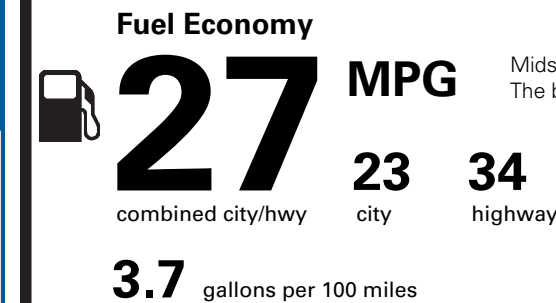

PRICE INFORMATION

BASE PRICE	\$24,120.00
TOTAL OPTIONS/OTHER	1,050.00
TOTAL VEHICLE & OPTIONS/OTHER DESTINATION & DELIVERY	25,170.00 995.00

EPA DOT Fuel Economy and Environment

Gasoline Vehicle

Midsized Cars range from 12 to 136 MPG. The best vehicle rates 136 MPGe.