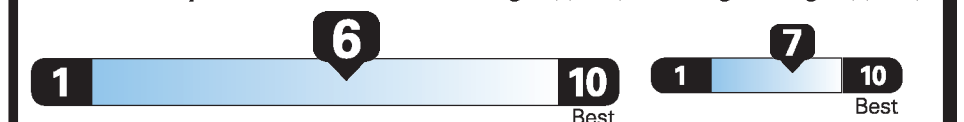

Fuel Economy & Greenhouse Gas Rating (tailpipe only) Smog Rating (tailpipe only)

This vehicle emits 327 grams CO₂ per mile. The best emits 0 grams per mile (tailpipe only). Producing and distributing fuel also create emissions; learn more at fueleconomy.gov.

Actual results will vary for many reasons, including driving conditions and how you drive and maintain your vehicle. The average new vehicle gets 27 MPG and costs $7,000 to fuel over 5 years. Cost estimates are based on 15,000 miles per year at $2.55 per gallon. MPGe is miles per gasoline gallon equivalent. Vehicle emissions are a significant cause of climate change and smog.

fueleconomy.gov

Calculate personalized estimates and compare vehicles

GOVERNMENT 5-STAR SAFETY RATINGS

Overall Vehicle Score ★★★★★

Based on the combined ratings of frontal, side and rollover. Should ONLY be compared to other vehicles of similar size and weight.