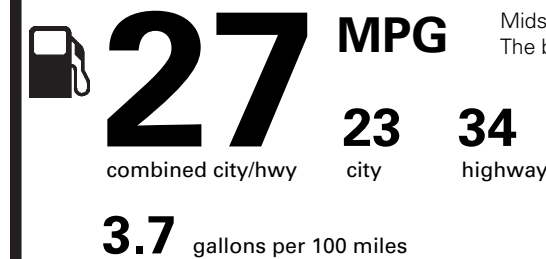

OPTIONAL EQUIPMENT/OTHER

- 50 STATE EMISSIONS
- AUTO START-STOP TECHNOLOGY P0H03
- FRONT LICENSE PLATE BRACKET

NO CHARGE
NO CHARGE
NO CHARGE
NO CHARGE

PRICE INFORMATION

| | |
|--|------------------|
| BASE PRICE | \$24,120.00 |
| TOTAL OPTIONS/OTHER | 1,095.00 |
| TOTAL VEHICLE & OPTIONS/OTHER | 25,215.00 |
| DESTINATION & DELIVERY | 895.00 |

EPA DOT Fuel Economy and Environment

Gasoline Vehicle

Fuel Economy

Midsized Cars range from 14 to 136 MPG. The best vehicle rates 136 MPGe.

You save
\$0

in fuel costs over 5 years compared to the average new vehicle.