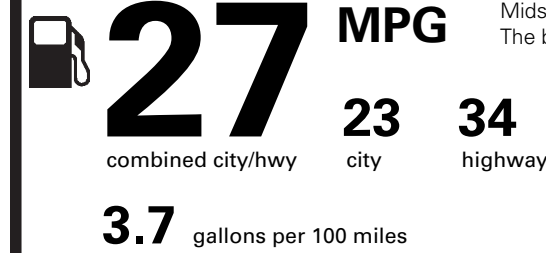

EPA DOT Fuel Economy and Environment

Gasoline Vehicle

Fuel Economy

Midsized Cars range from 14 to 136 MPG. The best vehicle rates 136 MPGe.

You save
\$0

in fuel costs over 5 years compared to the average new vehicle.