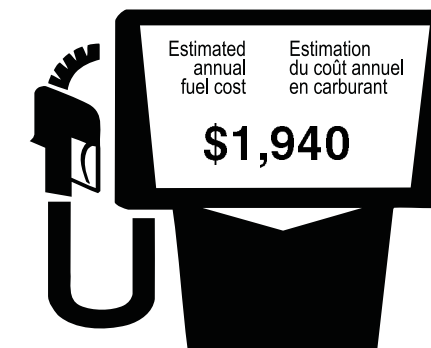

INCLUDED ON THIS VEHICLE

(MSRP)*

EQUIPMENT GROUP 201A

1000.00

- SE APPEARANCE PACKAGE
- 18" PREMIUM PAINTED SPORT WHL
- REAR SPOILER

OPTIONAL EQUIPMENT/OTHER

- 2016 MODEL YEAR
- FEDERAL EXCISE TAX 100.00
- WHITE PLATINUM MET TRI-COAT 550.00
- SE TECH/MY FORD TOUCH PACKAGE 850.00
- .REVERSE SENSING SYSTEM
- .EATC AIR CONDITIONING
- ENGINE BLOCK HEATER 100.00
- SE WINTER PACKAGE 950.00
- .HEATED FRONT SEATS
- .FLOOR MATS, ALL WEATHER FR/RR
- .REMOTE START

PRICE INFORMATION

BASE PRICE	$24,799.00
TOTAL OPTIONS/OTHER	3550.00
TOTAL VEHICLE & OPTIONS/OTHER	28349.00
TRANSPORTATION & HANDLING	1600.00

"THIS VEH. NOT INTENDED FOR SALE OR REGISTRATION IN US" RETAIL PRICES EXCLUDE GST/HST

(MSRP)*

	RAMP ONE/ TERMINAL UN		TOTAL MSRP $29,949.00
	RA68		
	RAMP TWO/ TERMINAL DEUX	FINAL ASSEMBLY PLANT/ USINE DE MONTAGE	* MANUFACTURER'S SUGGESTED RETAIL PRICE = MSRP * NOTE: THIS PRICE HAS BEEN DEVELOPED AS A GUIDE. DEALERS MAY SELL FOR LESS AND ARE NOT UNDER ANY OBLIGATION TO ACCEPT THIS SUGGESTED RETAIL PRICE.
		HERMOSILLO	
	METHOD OF TRANSP./ MODE DE TRANSPORT	ITEM #: B6-S100 O/T 2	
	RAIL	1315 R TE X 625 002746 06 01 15	

ENERGUIDE

Ask your dealer for the FUEL CONSUMPTION GUIDE or CALL 1-800-387-2000

2016 FUSION FWD, 2.5L ENGINE, 6 SPEED SELECT SHIFT TRANSMISSION/FUSION 2016 MOTEUR 2.5L, 6 VITESSES A SELECTEUR BIFONCTION SELECT SHIFT

CITY/VILLE

10.5 / 27
L/100 km mi/gal

HIGHWAY/ROUTE

6.9 / 41
L/100 km mi/gal

These estimates are based on the Government of Canada's approved criteria and testing methods. The actual fuel consumption of this vehicle may vary. Refer to the Fuel Consumption Guide.

Canada

Données obtenues selon les critères et méthodes d'essais approuvés par le Gouvernement du Canada. La consommation réelle de carburant de ce véhicule peut varier. Consultez le Guide de consommation de carburant.

Demandez le GUIDE DE CONSOMMATION DE CARBURANT à votre concessionnaire ou composez le 1-800-387-2000

**U.S. GOVERNMENT SAFETY RATINGS
COTES DE SÉCURITÉ DU GOUVERNEMENT AMÉRICAIN**

Overall Vehicle Score / Cote globale du véhicule	★★★★★
Frontal Crash / Collision frontale	★★★★★
Side Crash / Collision latérale	★★★★★
Rollover / Capotage	★★★★

Star ratings range from 1 to 5 stars (*****), with 5 being the highest. Les cotes varient de 1 à 5 étoiles (*****), 5 étant la cote la plus élevée.

Source: U.S. National Highway Traffic Safety Administration
For more information / Pour de plus amples renseignements
www.safercar.gov

3FA6P0H78GR100631

IIHS Ratings Top Safety Pick Award Winner

Frontal Offset	GOOD
Side Impact	GOOD
Rear Impact	GOOD
Roof Strength	GOOD

The Institute rates vehicles Good, Acceptable, Marginal, or Poor based on performance.

Scan code not operational at this time

FOR PLANT USE ONLY

Ford Extended Service Plan is the only service contract backed by Ford Motor Company of Canada, Limited and honoured at authorized Ford and Lincoln Dealers across Canada and the United States. Speak to your Dealer for plan options and pricing, or visit our website at www.ford.ca/esp

Personalize your vehicle with Ford Custom Accessories. Genuine Ford Accessories are engineered for your vehicle and can be included under the Ford New Vehicle Limited Warranty. Certain conditions, limitations and exclusions apply. See your Dealer for details.