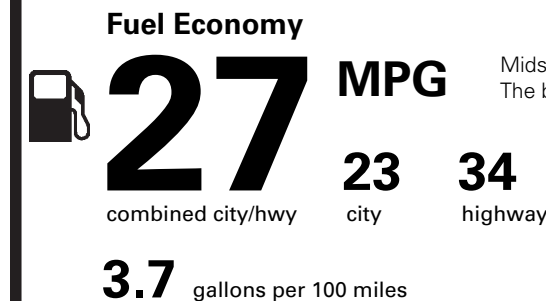

PRICE INFORMATION

BASE PRICE	\$28,580.00
TOTAL OPTIONS/OTHER	1,195.00
TOTAL VEHICLE & OPTIONS/OTHER	29,775.00
DESTINATION & DELIVERY	895.00

EPA DOT Fuel Economy and Environment

Gasoline Vehicle

Midsized Cars range from 14 to 136 MPG. The best vehicle rates 136 MPGe.