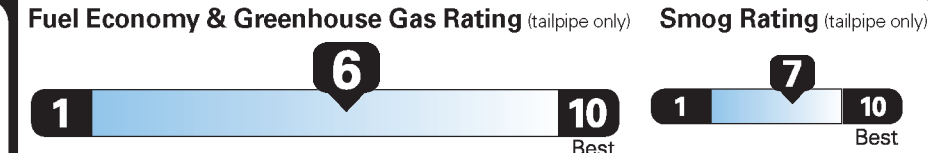

This vehicle emits 327 grams CO₂ per mile. The best emits 0 grams per mile (tailpipe only). Producing and distributing fuel also create emissions; learn more at fueleconomy.gov.

Actual results will vary for many reasons, including driving conditions and how you drive and maintain your vehicle. The average new vehicle gets 27 MPG and costs $7,000 to fuel over 5 years. Cost estimates are based on 15,000 miles per year at $2.55 per gallon. MPGe is miles per gasoline gallon equivalent. Vehicle emissions are a significant cause of climate change and smog.

fueleconomy.gov

Calculate personalized estimates and compare vehicles

GOVERNMENT 5-STAR SAFETY RATINGS

Overall Vehicle Score ★★★★★

Based on the combined ratings of frontal, side and rollover. Should ONLY be compared to other vehicles of similar size and weight.

Frontal Crash ★★★★★
Driver Passenger ★★★★★

Based on the risk of injury in a frontal impact. Should ONLY be compared to other vehicles of similar size and weight.

Side Crash ★★★★★
Front seat Rear seat ★★★★★

Based on the risk of injury in a side impact.

Rollover ★★★★★

Based on the risk of rollover in a single-vehicle crash.

Star ratings range from 1 to 5 stars (★★★★★), with 5 being the highest.

Source: National Highway Traffic Safety Administration (NHTSA).

www.safercar.gov or 1-888-327-4236

3FA6P0CD4KR114483

WARNING: Operating, servicing and maintaining a passenger vehicle, pickup truck, van, or off-road vehicle can expose you to chemicals including engine exhaust, carbon monoxide, phthalates, and lead, which are known to the State of California to cause cancer and birth defects or other reproductive harm. To minimize exposure, avoid breathing exhaust, do not idle the engine except as necessary, service your vehicle in a well-ventilated area and wear gloves or wash your hands frequently when servicing your vehicle. For more information go to www.P65Warnings.ca.gov/passenger-vehicle.

FordPass™ Connect

With a FordPass Connect-equipped vehicle, you can use FordPass to:

Access Vehicle Control Features

- Remotely start, lock and unlock your vehicle.
- Locate your vehicle and check approximate fuel range.
- Receive vehicle health alerts.

Activate 4G LTE Wi-Fi Hotspot

- New vehicles include a complimentary 3-month or 3GB data Wi-Fi trial.
- Connect up to 10 Wi-Fi-equipped devices.

Ask your sales consultant for more details.

Insist on Ford Protect! The only extended service plan fully backed by Ford and honored at every Ford dealership in the U.S., Canada and Mexico. See your Ford dealer or visit www.FordOwner.com.

SCAN QR OR TEXT 3FKR114483 TO 48028

www.ford.com/help/privacy-terms/

This label is affixed pursuant to the Federal Automobile Information Disclosure Act. Gasoline, License, and Title Fees, State and Local taxes are not included. Dealer installed options or accessories are not included unless listed above.