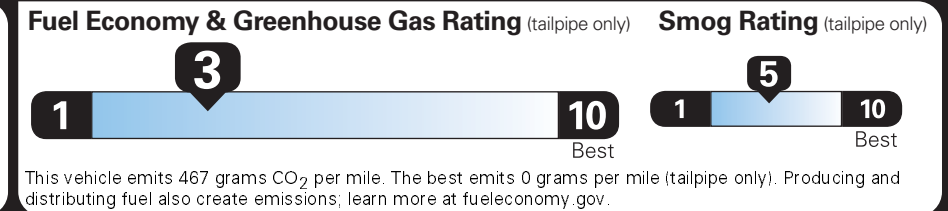

OPTIONAL EQUIPMENT/OTHER

2.7 GTDI V6 ENGINE	2,000.00
6-SPD SELECTSHIFT AUTO TRANS	NO CHARGE
265/40R21 A/S TIRES	
LINCOLN MKX CLIMATE PACKAGE	790.00
HEATED REAR SEATS	
HEATED STEERING WHEEL	
RAIN SENSING WIPERS	
WINDSHIELD WIPER DE-ICER	
DRIVER ASSISTANCE PACKAGE	2,250.00
LANE KEEPING SYSTEM	
ADAPTIVE CRUISE CONTROL	
PRE-COLLSN ASST W/PED DETECT	
ADAPTIVE STEERING	
21" POLISHED ALUM WHEELS	1,300.00
50 STATE EMISSIONS	NO CHARGE
SONATA SPIN ALUMINUM TRIM	NO CHARGE
ROOF RACK SIDE RAILS-SATIN	195.00
ENHANCED SECURITY PACKAGE	60.00
TAG 055L103	0

PRICE INFORMATION

BASE PRICE	$49,055.00
TOTAL OPTIONS/OTHER	6,595.00
TOTAL VEHICLE & OPTIONS/OTHER	55,650.00
DESTINATION & DELIVERY	925.00

RAMP ONE	
CZ1B	
RAMP TWO	
FINAL ASSEMBLY PLANT	OAKVILLE
METHOD OF TRANSP.	CONVOY

ITEM #:	84-9058 0/T 8
HK241 N RD 2X 815 000065 10 24 17	

TOTAL MSRP $56,575.00

This label is affixed pursuant to the Federal Automobile Information Disclosure Act. Gasoline, License, and Title Fees, State and Local taxes are not included. Dealer installed options or accessories are not included unless listed above.

EPA DOT Fuel Economy and Environment

Gasoline Vehicle

Fuel Economy

19 MPG combined city/hwy
17 city
24 highway

Small SUVs range from 18 to 34 MPG. The best vehicle rates 136 MPGe.

5.3 gallons per 100 miles

You spend $2,750 more in fuel costs over 5 years compared to the average new vehicle.

Annual fuel cost $1,900

Actual results will vary for many reasons, including driving conditions and how you drive and maintain your vehicle. The average new vehicle gets 27 MPG and costs $6,750 to fuel over 5 years. Cost estimates are based on 15,000 miles per year at $2.40 per gallon. MPGe is miles per gasoline gallon equivalent. Vehicle emissions are a significant cause of climate change and smog.

fueleconomy.gov

Calculate personalized estimates and compare vehicles

GOVERNMENT 5-STAR SAFETY RATINGS

Overall Vehicle Score ★★★★★
Based on the combined ratings of frontal, side and rollover. Should ONLY be compared to other vehicles of similar size and weight.

Frontal Crash Driver Passenger ★★★★★
Based on the risk of injury in a frontal impact. Should ONLY be compared to other vehicles of similar size and weight.

Side Crash Front seat Rear seat ★★★★★
Based on the risk of injury in a side impact.

Rollover ★★★★★
Based on the risk of rollover in a single-vehicle crash.

Star ratings range from 1 to 5 stars (★★★★★), with 5 being the highest. Source: National Highway Traffic Safety Administration (NHTSA). www.safercar.gov or 1-888-327-4236