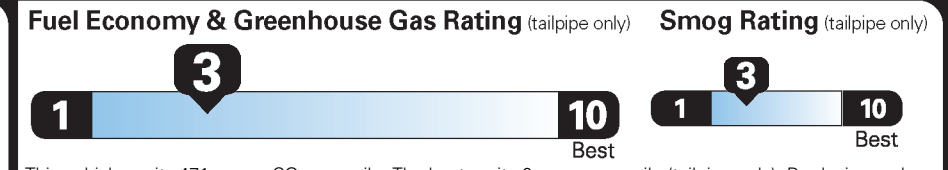

FUNCTIONAL

- AUTO HOLD
- HILL START ASSIST
- INTELLIGENT ACCESS W/PUSH BUTTON START
- LINCOLN CONNECT - 4G MODEM WITH WIFI CAPABILITY
- MYKEY
- REAR VIEW CAMERA
- REMOTE START
- REVERSE SENSING SYSTEM
- SECURICODE™ KEYLESS KEYPAD
- SIRIUSXM SAT N/A AK/HI
- SYNC® 3
- UNIVERSAL GARAGE DOOR OPEN

SAFETY/SECURITY

- ADVANCETRAC WITH RSC
- AIRBAGS - SAFETY CANOPY
- PERIMETER ALARM
- PERSONAL SAFETY SYSTEM
- SOS POST CRASH SYSTEM
- TIRE PRESSURE MONITOR SYS

WARRANTY

- 4YR/50K MILE WARRANTY
- 4YR/50K PICKUPDELIVERY SVC
- 6YR/70K MI POWERTRAIN WARR

INCLUDED ON THIS VEHICLE

EQUIPMENT GROUP 200A SELECT

OPTIONAL EQUIPMENT/OTHER

.18" PREM PAINTED ALUM WHEELS	
LINCOLN MKX CLIMATE PACKAGE	790.00
HEATED REAR SEATS	
HEATED STEERING WHEEL	
RAIN SENSING WIPERS	
WINDSHIELD WIPER DE-ICER	
SELECT PLUS PACKAGE	1,200.00
VOICE ACTIVATED NAVIGATION SYS	
BLIS	
50 STATE EMISSIONS	NO CHARGE
FRONT LICENSE PLATE BRACKET	NO CHARGE

PRICE INFORMATION

BASE PRICE	$45,045.00
TOTAL OPTIONS/OTHER	1,990.00
TOTAL VEHICLE & OPTIONS/OTHER	47,035.00
DESTINATION & DELIVERY	925.00

EPA DOT Fuel Economy and Environment

Gasoline Vehicle

Fuel Economy

19 MPG
combined city/hwy

16 city

23 highway

5.3 gallons per 100 miles

Small SUVs range from 18 to 37 MPG. The best vehicle rates 136 MPGe.

You spend $2,750 more in fuel costs over 5 years compared to the average new vehicle.

Annual fuel cost $1,900

This vehicle emits 471 grams CO₂ per mile. The best emits 0 grams per mile (tailpipe only). Producing and distributing fuel also create emissions; learn more at fueleconomy.gov.

Actual results will vary for many reasons, including driving conditions and how you drive and maintain your vehicle. The average new vehicle gets 27 MPG and costs $6,750 to fuel over 5 years. Cost estimates are based on 15,000 miles per year at $2.40 per gallon. MPGe is miles per gasoline gallon equivalent. Vehicle emissions are a significant cause of climate change and smog.

fueleconomy.gov

Calculate personalized estimates and compare vehicles

GOVERNMENT 5-STAR SAFETY RATINGS

Overall Vehicle Score ★★★★★

Based on the combined ratings of frontal, side and rollover. Should ONLY be compared to other vehicles of similar size and weight.

Frontal Crash ★★★★★
Driver Passenger

Based on the risk of injury in a frontal impact. Should ONLY be compared to other vehicles of similar size and weight.

Side Crash ★★★★★
Front seat Rear seat

Based on the risk of injury in a side impact.

Rollover ★★★★★

Based on the risk of rollover in a single-vehicle crash.

Star ratings range from 1 to 5 stars (★★★★★), with 5 being the highest. Source: National Highway Traffic Safety Administration (NHTSA). www.safercar.gov or 1-888-327-4236