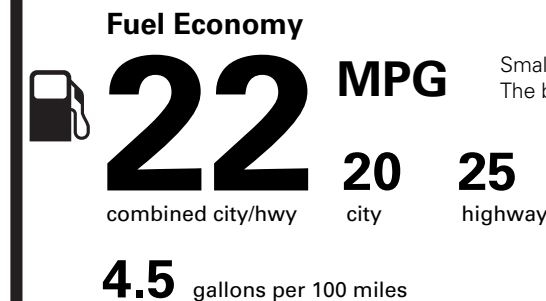

FUNCTIONAL

- BLIND SPOT INFORMATION SYS
- CNCTD BLT-IN NAV(3-YR INC)
- CROSS-TRAFFIC ALERT
- INTELLIGENT ACCESS W/PUSH BUTTON START
- LANE-KEEPING SYSTEM
- LINCOLN CONNECT™- 4G MODEM W/WIFI CAPABILITY
- RAIN-SENSING WIPERS
- REAR PARKING SENSORS
- REARVIEW CAMERA W/WASHER
- SECURICODE™ KEYLESS KEYPAD
- SYNC@4 W/EVR & 13.2" SCRN
- UNIVERSAL GARAGE DOOR OPEN
- WIRELESS CHARGING PAD

SAFETY/SECURITY

- ADVANCETRAC™ WITH RSC
- AIRBAGS-DUAL-STAGE FRONT
- AIRBAGS-SIDE IMPACT/SAFETY CANOPY SIDE AIR CURTAINS
- AUTO HIGH BEAMS
- ENHANCED SECURITY PKG
- PERIMETER ALARM
- PERSONAL SAFETY SYSTEM™
- PRE-COLLISION ASSIST W/AEB
- SOS POST CRASH SYSTEM
- TIRE PRESSURE MONITOR SYS

WARRANTY

- 4YR/50K MILE WARRANTY
- 4YR/50K PICKUPDELIVERY SVC
- 6YR/70K MI POWERTRAIN WARR

INCLUDED ON THIS VEHICLE

EQUIPMENT GROUP 200A

OPTIONAL EQUIPMENT/OTHER

P245/50R20 A/S BSW TIRES	
20" PRM PNT/BRT MCH ALUM WHL	750.00
LUXURY PACKAGE	1,995.00
.PHONE AS A KEY	
50 STATE EMISSIONS	NO CHARGE
18" MINI SPARE WHEEL W/TIRE	150.00

PRICE INFORMATION

BASE PRICE	$51,395.00
TOTAL OPTIONS/OTHER	2,895.00
TOTAL VEHICLE & OPTIONS/OTHER	54,290.00
DESTINATION & DELIVERY	1,095.00

EPA DOT Fuel Economy and Environment

Gasoline Vehicle

Small SUVs range from 16 to 125 MPG. The best vehicle rates 142 MPG.

You spend **$1,500**

more in fuel costs over 5 years compared to the average new vehicle.

Annual fuel cost **$1,600**