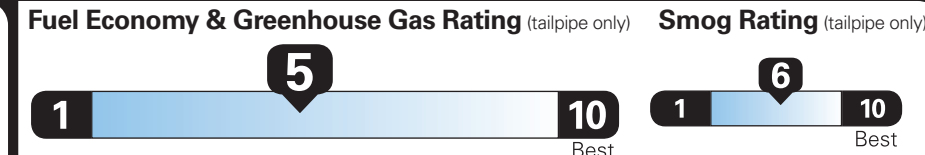

This vehicle emits 404 grams CO₂ per mile. The best emits 0 grams per mile (tailpipe only). Producing and distributing fuel also create emissions; learn more at fueleconomy.gov.

Actual results will vary for many reasons, including driving conditions and how you drive and maintain your vehicle. The average new vehicle gets 27 MPG and costs $6,500 to fuel over 5 years. Cost estimates are based on 15,000 miles per year at $2.35 per gallon. MPGe is miles per gasoline gallon equivalent. Vehicle emissions are a significant cause of climate change and smog.

fueleconomy.gov

Calculate personalized estimates and compare vehicles

Smartphone QR Code™

GOVERNMENT 5-STAR SAFETY RATINGS

Overall Vehicle Score ★★★★★

Based on the combined ratings of frontal, side and rollover. Should ONLY be compared to other vehicles of similar size and weight.

Frontal Crash Driver Passenger ★★★★★

Based on the risk of injury in a frontal impact. Should ONLY be compared to other vehicles of similar size and weight.

Side Crash Front seat Rear seat ★★★★★

Based on the risk of injury in a side impact.

Rollover ★★★★★

Based on the risk of rollover in a single-vehicle crash.

Star ratings range from 1 to 5 stars (★★★★★), with 5 being the highest.

Source: National Highway Traffic Safety Administration (NHTSA).

www.safercar.gov or 1-888-327-4236

THE LINCOLN WAY™ APP

Your Dashboard of Services & Features

Download the Lincoln Way app* and you can:

- Remotely start, lock and unlock your vehicle
- Locate your vehicle and check approximate fuel range
- Receive vehicle health alerts

The Lincoln Connect™ modem is active and sending vehicle data (e.g., diagnostics) to Lincoln. See in-vehicle Settings for connectivity options.

Lincoln Protect®

Insist on Lincoln Protect! The only extended service plan fully backed by Lincoln and honored at every Lincoln dealership in the U.S., Canada and Mexico. See your Lincoln dealer or visit www.LincolnOwner.com

RAMP ONE	CV60	CONVOY	TOTAL MSRP $55,385.00
RAMP TWO			
ITEM #:	15-0916 O/T 2	Whether you decide to lease or finance your vehicle, you'll find the choices that are right for you. See your Lincoln Dealer for details or visit www.lincolnafcs.com.	
This label is affixed pursuant to the Federal Automobile Information Disclosure Act. Gasoline, License, and Title Fees, State and Local taxes are not included. Dealer installed options or accessories are not included unless listed above.			MM071 N RD 2X 215 000059 12 07 21