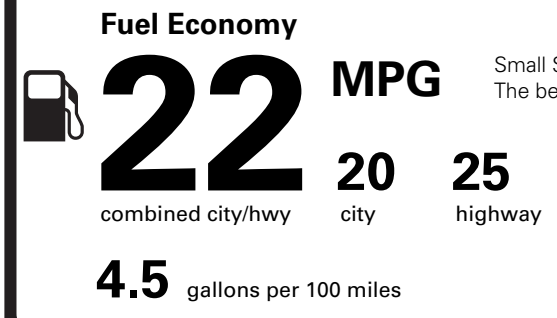

(MSRP)

PRICE INFORMATION

BASE PRICE	\$51,930.00
TOTAL OPTIONS/OTHER	2,440.00
TOTAL VEHICLE & OPTIONS/OTHER	54,370.00
DESTINATION & DELIVERY	1,195.00

(MSRP)

RAMP ONE	CJ60	CONVOY
RAMP TWO	ITEM #: 14-Z300 O/T 2	
This label is affixed pursuant to the Federal Automobile Information Disclosure Act. Gasoline, License, and Title Fees, State and Local taxes are not included. Dealer installed options or accessories are not included unless listed above.		

ND061 N RD 2X 235 000047 04 06 22

EPA DOT Fuel Economy and Environment

Gasoline Vehicle

Small SUVs range from 14 to 129 MPG. The best vehicle rates 142 MPGe.

You spend \$1,500 more in fuel costs over 5 years compared to the average new vehicle.