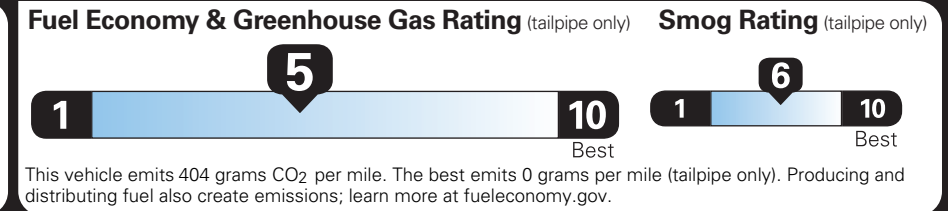

Actual results will vary for many reasons, including driving conditions and how you drive and maintain your vehicle. The average new vehicle gets 27 MPG and costs $6,500 to fuel over 5 years. Cost estimates are based on 15,000 miles per year at $2.35 per gallon. MPGe is miles per gasoline gallon equivalent. Vehicle emissions are a significant cause of climate change and smog.

fuelconomy.gov

Calculate personalized estimates and compare vehicles

GOVERNMENT 5-STAR SAFETY RATINGS

Overall Vehicle Score ★★★★★
Based on the combined ratings of frontal, side and rollover. Should ONLY be compared to other vehicles of similar size and weight.

Frontal Crash	Driver	★★★★★
	Passenger	★★★★★

Based on the risk of injury in a frontal impact. Should ONLY be compared to other vehicles of similar size and weight.

Side Crash	Front seat	★★★★★
	Rear seat	★★★★★

Based on the risk of injury in a side impact.

Rollover ★★★★★
Based on the risk of rollover in a single-vehicle crash.

Star ratings range from 1 to 5 stars (★★★★★), with 5 being the highest. Source: National Highway Traffic Safety Administration (NHTSA). www.safercar.gov or 1-888-327-4236

THE LINCOLN WAY™ APP
Your Dashboard of Services & Features

Download the Lincoln Way app* and you can:

- Remotely start, lock and unlock your vehicle
- Locate your vehicle and check approximate fuel range
- Receive vehicle health alerts

The Lincoln Connect™ modem is active and sending vehicle data (e.g., diagnostics) to Lincoln. See in-vehicle Settings for connectivity options.

*Compatible with select smartphone platforms. Lincoln Connect service required (see App Terms for more information). Connected service and related feature functionality is subject to compatible AT&T-network availability. Evolving technology/cellular networks may affect functionality and availability, or continued provision of some features, prohibiting them from functioning. Message and data rates may apply. See your local Lincoln website for our privacy policy.

Lincoln Protect™

Insist on Lincoln Protect! The only extended service plan fully backed by Lincoln and honored at every Lincoln dealership in the U.S., Canada and Mexico. See your Lincoln dealer or visit www.LincolnOwner.com